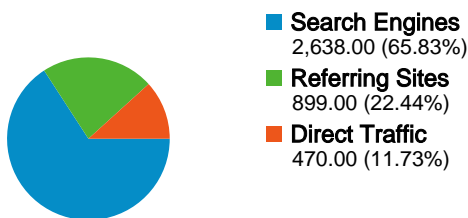

**Site Usage**

All Visits **4,007** Visits  
 Non-bounce Visits **1,350**

All Visits **66.31%** Bounce Rate  
 Non-bounce Visits **0.00%**

All Visits **11,110** Pageviews  
 Non-bounce Visits **8,453**

All Visits **00:02:24** Avg. Time on Site  
 Non-bounce Visits **00:07:07**

All Visits **2.77** Pages/Visit  
 Non-bounce Visits **6.26**

All Visits **84.05%** % New Visits  
 Non-bounce Visits **78.15%**

**Visitors Overview**

**Map Overlay**

**Traffic Sources Overview**

Content Overview		
Pages	Pageviews	% Pageviews
/cgi-bin/display.cgi?text=elcc		
All Visits	1,928	17.35%
Non-bounce Visits	958	8.62%
% of Total	49.69%	49.69%
/cgi-bin/display.cgi?text=odec		
All Visits	925	8.33%
Non-bounce Visits	446	4.01%
% of Total	48.22%	48.22%
/index.shtml		
All Visits	752	6.77%
Non-bounce Visits	611	5.50%
% of Total	81.25%	81.25%
/cgi-bin/display.cgi?text=odfc		
All Visits	515	4.64%
Non-bounce Visits	299	2.69%
% of Total	58.06%	58.06%
/texts/poems.shtml		
All Visits	459	4.13%
Non-bounce Visits	438	3.94%
% of Total	95.42%	95.42%

**This site received 4,007 visits in the "All Visits" segment**

**All Visits 4,007 Visits**  
**Non-bounce Visits 1,350**

**All Visits N/A Absolute Unique Visitors**  
**Non-bounce Visits N/A**

**All Visits 11,110 Pageviews**  
**Non-bounce Visits 8,453**