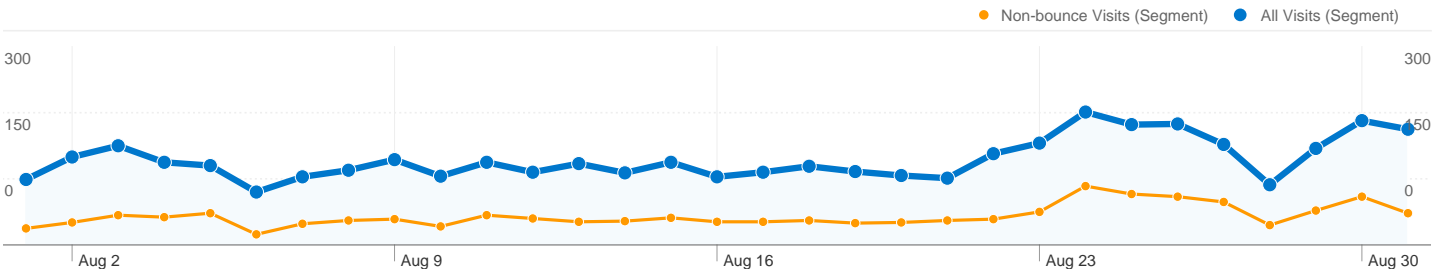

All traffic sources sent a total of 4,007 visits in the "All Visits" segment

All Visits **11.73%** Direct Traffic
Non-bounce Visits **14.74%**

All Visits **22.44%** Referring Sites
Non-bounce Visits **20.30%**

All Visits **65.83%** Search Engines
Non-bounce Visits **64.96%**

Search Engines
2,638.00 (65.83%)
Referring Sites
899.00 (22.44%)
Direct Traffic
470.00 (11.73%)

Top Traffic Sources

Sources	Visits	% visits
google (organic)		
All Visits	2,337	58.32%
Non-bounce Visits	772	19.27%
% of Total	33.03%	33.03%
(direct) ((none))		
All Visits	470	11.73%
Non-bounce Visits	199	4.97%
% of Total	42.34%	42.34%
en.wiktionary.org (referral)		
All Visits	184	4.59%
Non-bounce Visits	36	0.90%
% of Total	19.57%	19.57%
en.wikipedia.org (referral)		
All Visits	182	4.54%
Non-bounce Visits	56	1.40%
% of Total	30.77%	30.77%

Keywords	Visits	% visits
thomas gray		
All Visits	223	8.45%
Non-bounce Visits	145	5.50%
% of Total	65.02%	65.02%
elegy written in a country churchyard		
All Visits	169	6.41%
Non-bounce Visits	47	1.78%
% of Total	27.81%	27.81%
ode on a distant prospect of eton college		
All Visits	82	3.11%
Non-bounce Visits	22	0.83%
% of Total	26.83%	26.83%
thomas gray ode		
All Visits	78	2.96%
Non-bounce Visits	35	1.33%
% of Total	44.87%	44.87%