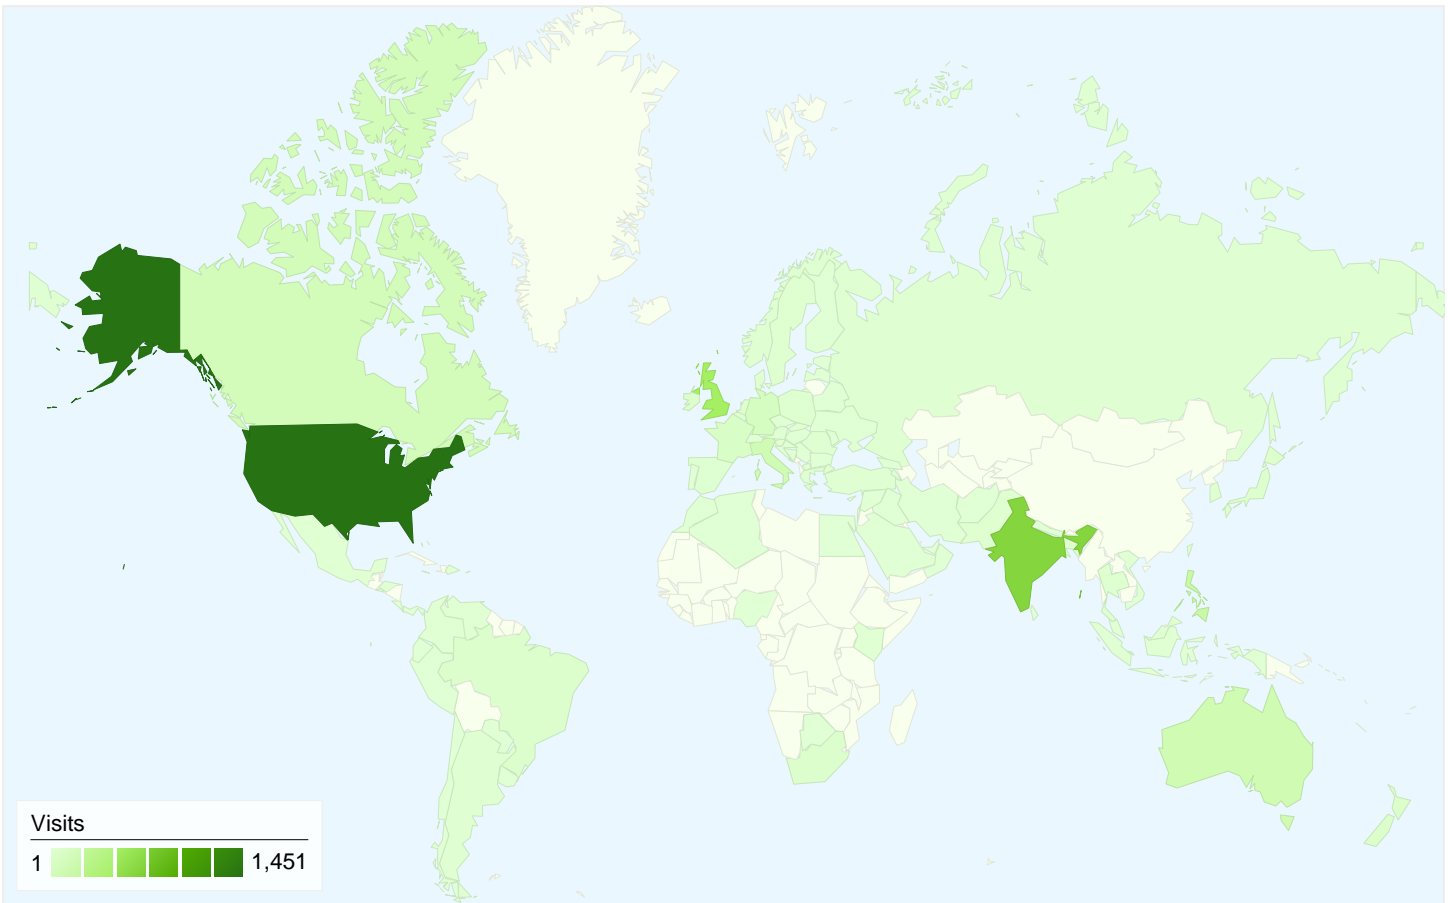

4,007 visits came from 97 countries/territories in the "All Visits" segment

Site Usage

Country/Territory	Visits	Pages/Visit	Avg. Time on Site	% New Visits	Bounce Rate
Visits 4,007 Non-bounce Visits: 1,350					
Pages/Visit 2.77 Non-bounce Visits: 6.26					
Avg. Time on Site 00:02:24 Non-bounce Visits: 00:07:07					
% New Visits 84.05% Non-bounce Visits: 78.15%					
Bounce Rate 66.31% Non-bounce Visits: 0.00%					
United States	1,451	3.36	00:03:03	83.18%	62.23%
All Visits	1,451	3.36	00:03:03	83.18%	62.23%
Non-bounce Visits	548	7.24	00:08:03	75.18%	0.00%
% of Total	37.77%	115.67%	164.78%	-9.62%	-100.00%
India	667	2.43	00:02:01	85.16%	63.72%
All Visits	667	2.43	00:02:01	85.16%	63.72%
Non-bounce Visits	242	4.95	00:05:33	84.71%	0.00%
% of Total	36.28%	103.45%	175.62%	-0.52%	-100.00%
United Kingdom	486	3.14	00:02:34	83.54%	69.34%
All Visits	486	3.14	00:02:34	83.54%	69.34%