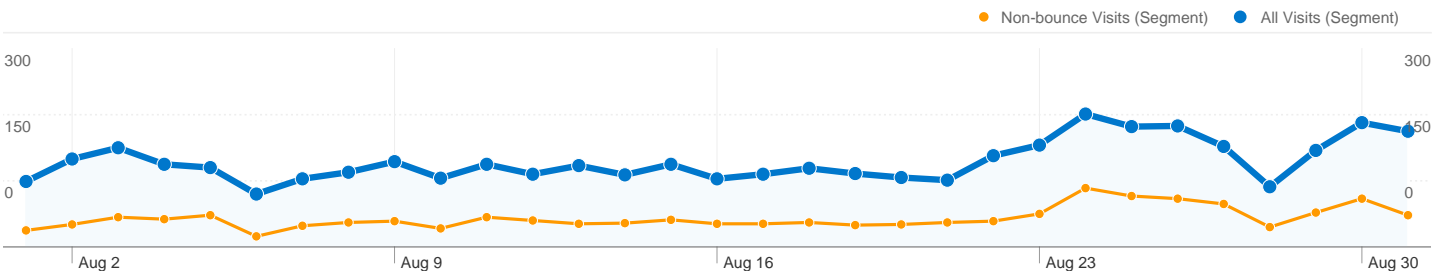

**Site Usage**

All Visits **4,007** Visits  
 Non-bounce Visits **1,350**

All Visits **66.31%** Bounce Rate  
 Non-bounce Visits **0.00%**

All Visits **11,110** Pageviews  
 Non-bounce Visits **8,453**

All Visits **00:02:24** Avg. Time on Site  
 Non-bounce Visits **00:07:07**

All Visits **2.77** Pages/Visit  
 Non-bounce Visits **6.26**

All Visits **84.05%** % New Visits  
 Non-bounce Visits **78.15%**

**Visitors Overview**

**Map Overlay**

**Traffic Sources Overview**

Content Overview		
Pages	Pageviews	% Pageviews
/cgi-bin/display.cgi?text=elcc		
All Visits	1,928	17.35%
Non-bounce Visits	958	8.62%
% of Total	49.69%	49.69%
/cgi-bin/display.cgi?text=odec		
All Visits	925	8.33%
Non-bounce Visits	446	4.01%
% of Total	48.22%	48.22%
/index.shtml		
All Visits	752	6.77%
Non-bounce Visits	611	5.50%
% of Total	81.25%	81.25%
/cgi-bin/display.cgi?text=odfc		
All Visits	515	4.64%
Non-bounce Visits	299	2.69%
% of Total	58.06%	58.06%
/texts/poems.shtml		
All Visits	459	4.13%
Non-bounce Visits	438	3.94%
% of Total	95.42%	95.42%

**This site received 4,007 visits in the "All Visits" segment**

**All Visits 4,007 Visits**  
**Non-bounce Visits 1,350**

**All Visits N/A Absolute Unique Visitors**  
**Non-bounce Visits N/A**

**All Visits 11,110 Pageviews**  
**Non-bounce Visits 8,453**