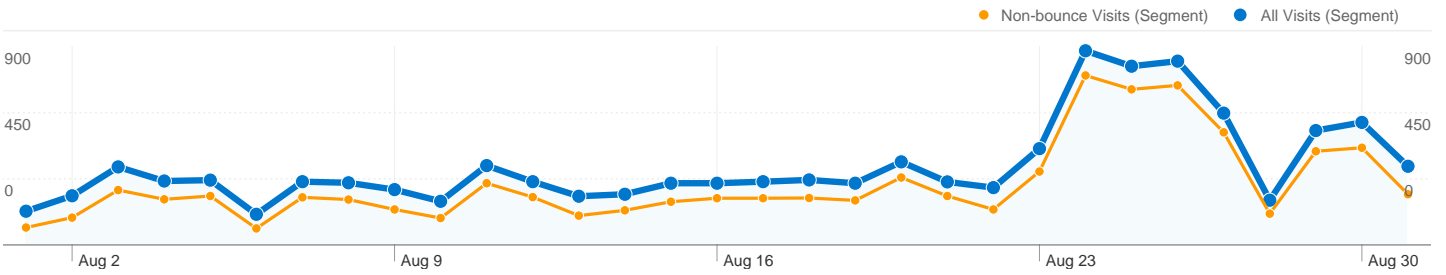

Pages on this site were viewed a total of 11,110 times in the "All Visits" segment

All Visits 11,110 Pageviews
Non-bounce Visits 8,453

All Visits 8,602 Unique Views
Non-bounce Visits 5,945

All Visits 66.31% Bounce Rate
Non-bounce Visits 0.00%

Top Content

Pages	Pageviews	% Pageviews
/cgi-bin/display.cgi?text=elcc		
All Visits	1,928	17.35%
Non-bounce Visits	958	8.62%
% of Total	49.69%	49.69%
/cgi-bin/display.cgi?text=odec		
All Visits	925	8.33%
Non-bounce Visits	446	4.01%
% of Total	48.22%	48.22%
/index.shtml		
All Visits	752	6.77%
Non-bounce Visits	611	5.50%
% of Total	81.25%	81.25%
/cgi-bin/display.cgi?text=odfc		
All Visits	515	4.64%
Non-bounce Visits	299	2.69%
% of Total	58.06%	58.06%