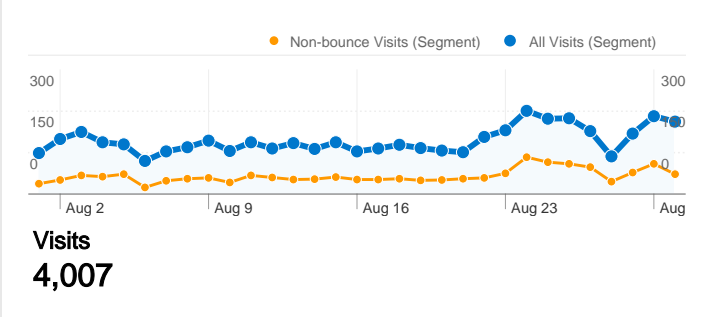

Visitors Overview