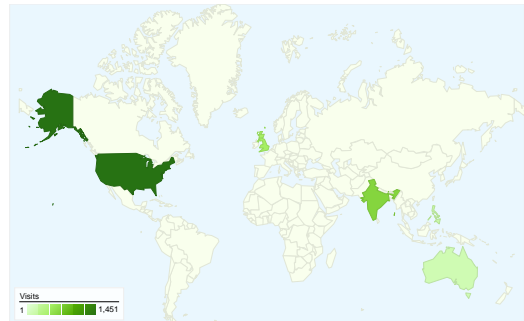

**Site Usage**

All Visits **4,007** Visits  
 Non-bounce Visits **1,350**

All Visits **66.31%** Bounce Rate  
 Non-bounce Visits **0.00%**

All Visits **11,110** Pageviews  
 Non-bounce Visits **8,453**

All Visits **00:02:24** Avg. Time on Site  
 Non-bounce Visits **00:07:07**

All Visits **2.77** Pages/Visit  
 Non-bounce Visits **6.26**

All Visits **84.05%** % New Visits  
 Non-bounce Visits **78.15%**

**Visitors Overview**

**Map Overlay**

**Traffic Sources Overview**

Content Overview		
Pages	Pageviews	% Pageviews
/cgi-bin/display.cgi?text=elcc		
All Visits	1,928	17.35%
Non-bounce Visits	958	8.62%
% of Total	49.69%	49.69%
/cgi-bin/display.cgi?text=odec		
All Visits	925	8.33%
Non-bounce Visits	446	4.01%
% of Total	48.22%	48.22%
/index.shtml		
All Visits	752	6.77%
Non-bounce Visits	611	5.50%
% of Total	81.25%	81.25%
/cgi-bin/display.cgi?text=odfc		
All Visits	515	4.64%
Non-bounce Visits	299	2.69%
% of Total	58.06%	58.06%
/texts/poems.shtml		
All Visits	459	4.13%
Non-bounce Visits	438	3.94%
% of Total	95.42%	95.42%

Site Usage

Country/Territory	Visits	Pages/Visit	Avg. Time on Site	% New Visits	Bounce Rate
<b>Visits 4,007</b> Non-bounce Visits: 1,350					
<b>Pages/Visit 2.77</b> Non-bounce Visits: 6.26					
<b>Avg. Time on Site 00:02:24</b> Non-bounce Visits: 00:07:07					
<b>% New Visits 84.05%</b> Non-bounce Visits: 78.15%					
<b>Bounce Rate 66.31%</b> Non-bounce Visits: 0.00%					
United States	1,451	3.36	00:03:03	83.18%	62.23%
All Visits	1,451	3.36	00:03:03	83.18%	62.23%
Non-bounce Visits	548	7.24	00:08:03	75.18%	0.00%
% of Total	37.77%	115.67%	164.78%	-9.62%	-100.00%
India	667	2.43	00:02:01	85.16%	63.72%
All Visits	667	2.43	00:02:01	85.16%	63.72%
Non-bounce Visits	242	4.95	00:05:33	84.71%	0.00%
% of Total	36.28%	103.45%	175.62%	-0.52%	-100.00%
United Kingdom	486	3.14	00:02:34	83.54%	69.34%
All Visits	486	3.14	00:02:34	83.54%	69.34%