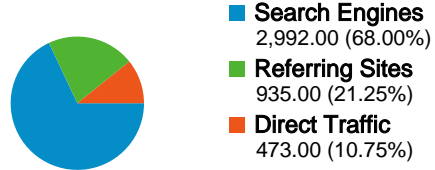

Top Traffic Sources

Sources	Visits	% visits
google (organic)		
All Visits	2,503	56.89%
Non-bounce Visits	757	17.20%
% of Total	30.24%	30.24%
(direct) ((none))		
All Visits	473	10.75%
Non-bounce Visits	137	3.11%
% of Total	28.96%	28.96%
yahoo (organic)		
All Visits	275	6.25%
Non-bounce Visits	70	1.59%
% of Total	25.45%	25.45%
en.wikipedia.org (referral)		
All Visits	184	4.18%
Non-bounce Visits	55	1.25%
% of Total	29.89%	29.89%

Keywords	Visits	% visits
thomas gray		
All Visits	546	18.25%
Non-bounce Visits	206	6.89%
% of Total	37.73%	37.73%
elegy written in a country churchyard		
All Visits	180	6.02%
Non-bounce Visits	28	0.94%
% of Total	15.56%	15.56%
ode on a distant prospect of eton college		
All Visits	80	2.67%
Non-bounce Visits	11	0.37%
% of Total	13.75%	13.75%
thomas gray ode		
All Visits	58	1.94%
Non-bounce Visits	21	0.70%
% of Total	36.21%	36.21%