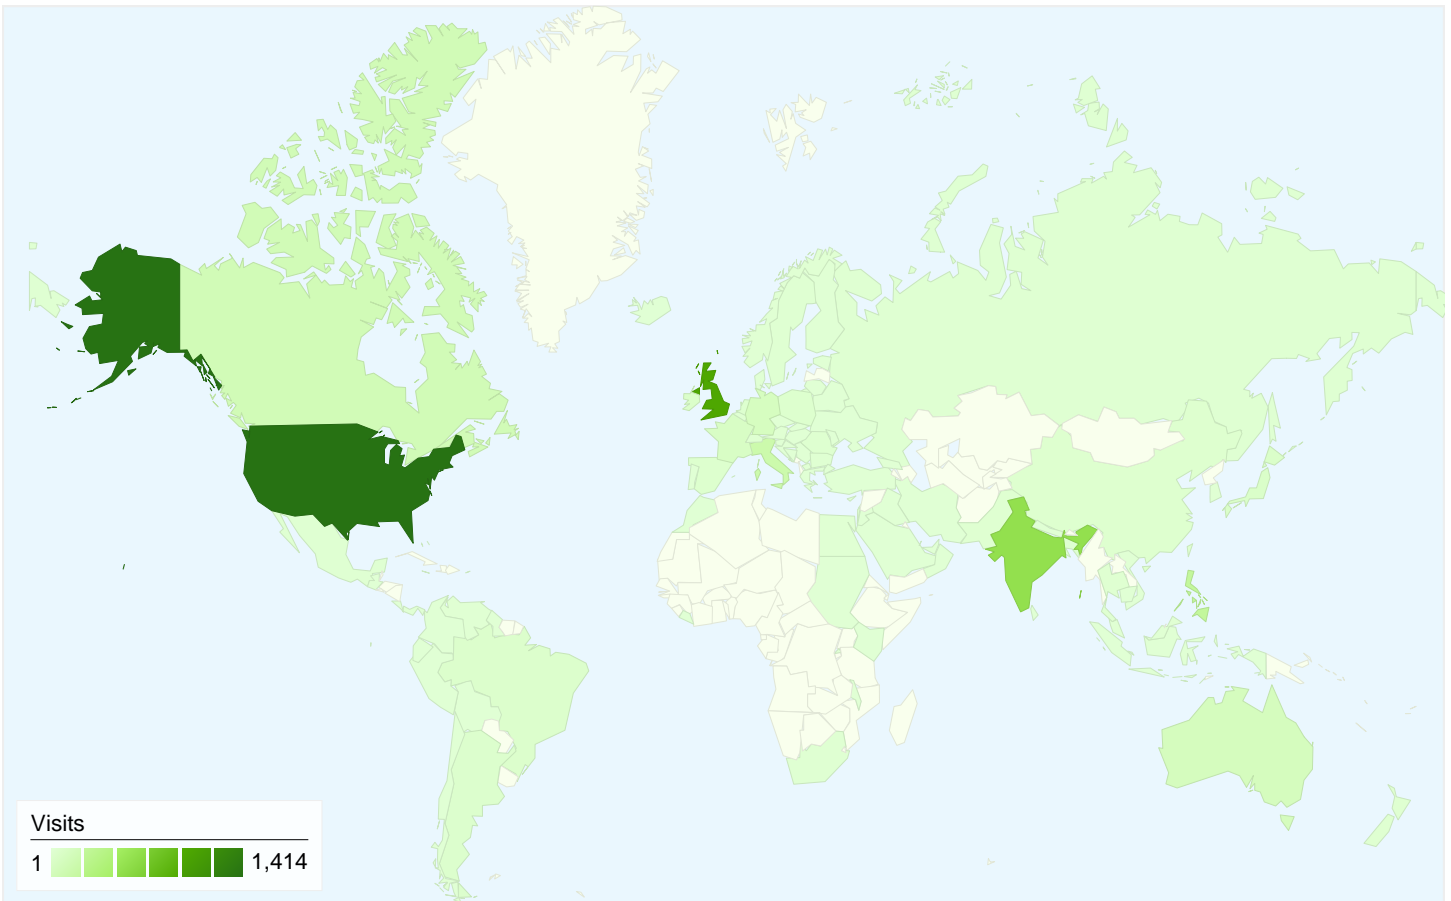

**All traffic sources sent a total of 4,400 visits in the "All Visits" segment**

**All Visits 10.75% Direct Traffic**  
 Non-bounce Visits 10.46%

**All Visits 21.25% Referring Sites**  
 Non-bounce Visits 21.98%

**All Visits 68.00% Search Engines**  
 Non-bounce Visits 67.56%

**Top Traffic Sources**

Sources	Visits	% visits
google (organic)		
All Visits	2,503	56.89%
Non-bounce Visits	757	17.20%
% of Total	30.24%	30.24%
(direct) ((none))		
All Visits	473	10.75%
Non-bounce Visits	137	3.11%
% of Total	28.96%	28.96%
yahoo (organic)		
All Visits	275	6.25%
Non-bounce Visits	70	1.59%
% of Total	25.45%	25.45%
en.wikipedia.org (referral)		
All Visits	184	4.18%
Non-bounce Visits	55	1.25%
% of Total	29.89%	29.89%

**4,400 visits came from 103 countries/territories in the "All Visits" segment**

Site Usage

Country/Territory	Visits	Pages/Visit	Avg. Time on Site	% New Visits	Bounce Rate
<b>Visits</b> <b>4,400</b> Non-bounce Visits: 1,310	<b>Pages/Visit</b> <b>2.33</b> Non-bounce Visits: 5.36	<b>Avg. Time on Site</b> <b>00:02:02</b> Non-bounce Visits: 00:06:35	<b>% New Visits</b> <b>86.86%</b> Non-bounce Visits: 82.06%	<b>Bounce Rate</b> <b>69.20%</b> Non-bounce Visits: 0.00%	
United States					
All Visits	<b>1,414</b>	2.40	00:02:14	82.74%	70.37%
Non-bounce Visits	<b>406</b>	5.80	00:07:10	76.11%	0.00%
% of Total	<b>28.71%</b>	141.69%	222.27%	<b>-8.02%</b>	-100.00%
United Kingdom					
All Visits	<b>976</b>	2.26	00:01:44	90.98%	69.16%
Non-bounce Visits	<b>293</b>	5.09	00:05:40	86.35%	0.00%
% of Total	<b>30.02%</b>	125.50%	225.72%	<b>-5.09%</b>	-100.00%
India					
All Visits	<b>576</b>	2.38	00:02:13	92.01%	64.24%