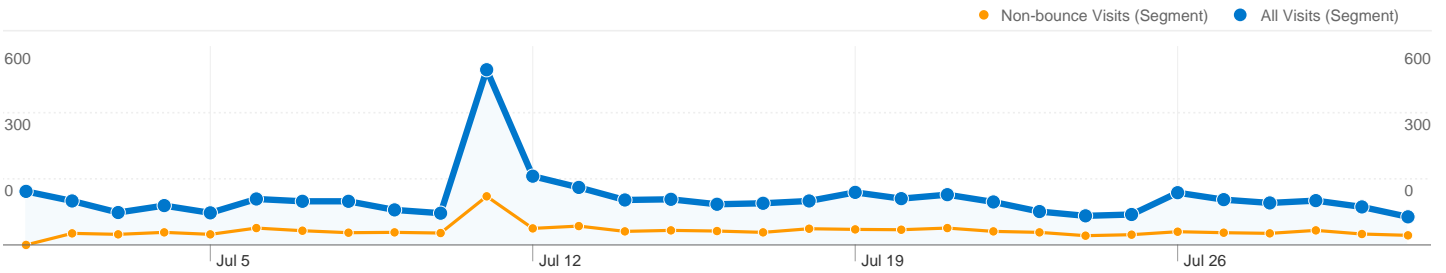

**Site Usage**

All Visits **4,400** Visits  
 Non-bounce Visits **1,310**

All Visits **69.20%** Bounce Rate  
 Non-bounce Visits **0.00%**

All Visits **10,234** Pageviews  
 Non-bounce Visits **7,018**

All Visits **00:02:02** Avg. Time on Site  
 Non-bounce Visits **00:06:35**

All Visits **2.33** Pages/Visit  
 Non-bounce Visits **5.36**

All Visits **86.86%** % New Visits  
 Non-bounce Visits **82.06%**

**Visitors Overview**

**Traffic Sources Overview**

**Map Overlay**

Content Overview		
Pages	Pageviews	% Pageviews
/cgi-bin/display.cgi?text=elcc		
All Visits	2,097	20.49%
Non-bounce Visits	920	8.99%
% of Total	43.87%	43.87%
/index.shtml		
All Visits	955	9.33%
Non-bounce Visits	598	5.84%
% of Total	62.62%	62.62%
/cgi-bin/display.cgi?text=odec		
All Visits	806	7.88%
Non-bounce Visits	356	3.48%
% of Total	44.17%	44.17%
/texts/poems.shtml		
All Visits	558	5.45%
Non-bounce Visits	514	5.02%
% of Total	92.11%	92.11%
/materials/bio.shtml		
All Visits	487	4.76%
Non-bounce Visits	261	2.55%
% of Total	53.59%	53.59%

**This site received 4,400 visits in the "All Visits" segment**

**All Visits 4,400 Visits**  
**Non-bounce Visits 1,310**

**All Visits N/A Absolute Unique Visitors**  
**Non-bounce Visits N/A**

**All Visits 10,234 Pageviews**  
**Non-bounce Visits 7,018**