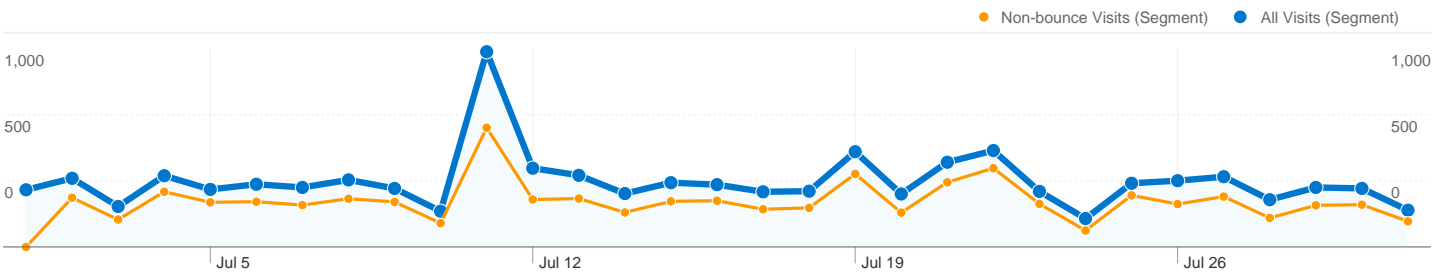

Pages on this site were viewed a total of 10,234 times in the "All Visits" segment

All Visits 10,234 Pageviews
Non-bounce Visits 7,018

All Visits 8,281 Unique Views
Non-bounce Visits 5,113

All Visits 69.20% Bounce Rate
Non-bounce Visits 0.00%

Top Content

Pages	Pageviews	% Pageviews
/cgi-bin/display.cgi?text=elcc		
All Visits	2,097	20.49%
Non-bounce Visits	920	8.99%
% of Total	43.87%	43.87%
/index.shtml		
All Visits	955	9.33%
Non-bounce Visits	598	5.84%
% of Total	62.62%	62.62%
/cgi-bin/display.cgi?text=odec		
All Visits	806	7.88%
Non-bounce Visits	356	3.48%
% of Total	44.17%	44.17%
/texts/poems.shtml		
All Visits	558	5.45%
Non-bounce Visits	514	5.02%
% of Total	92.11%	92.11%