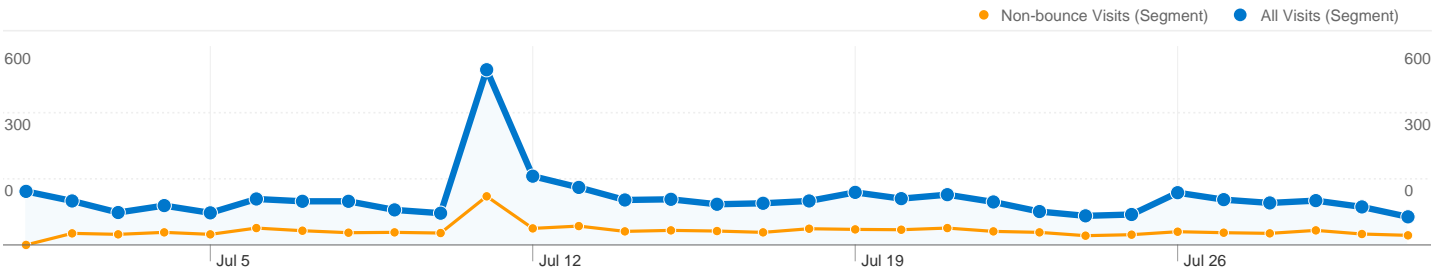

All traffic sources sent a total of 4,400 visits in the "All Visits" segment

All Visits 10.75% Direct Traffic
Non-bounce Visits 10.46%

All Visits 21.25% Referring Sites
Non-bounce Visits 21.98%

All Visits 68.00% Search Engines
Non-bounce Visits 67.56%