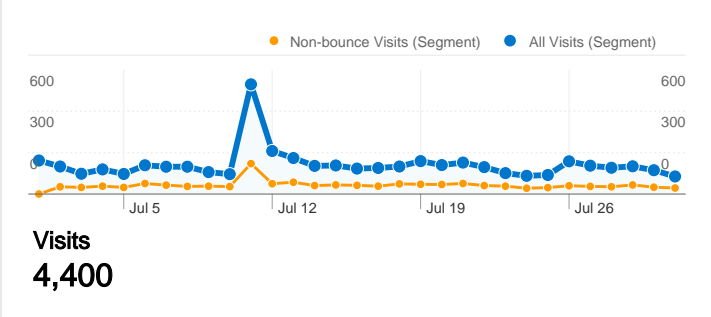

Visitors Overview