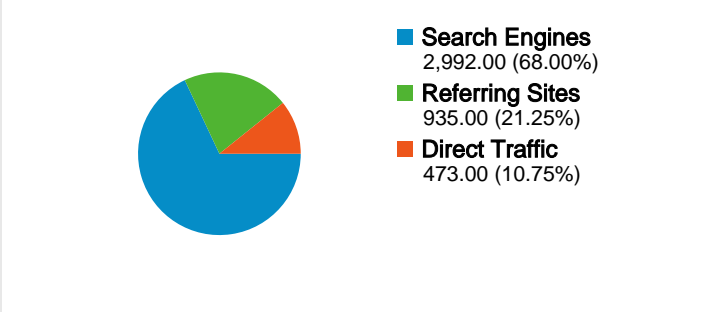

**Site Usage**

All Visits **4,400** Visits  
 Non-bounce Visits **1,310**

All Visits **69.20%** Bounce Rate  
 Non-bounce Visits **0.00%**

All Visits **10,234** Pageviews  
 Non-bounce Visits **7,018**

All Visits **00:02:02** Avg. Time on Site  
 Non-bounce Visits **00:06:35**

All Visits **2.33** Pages/Visit  
 Non-bounce Visits **5.36**

All Visits **86.86%** % New Visits  
 Non-bounce Visits **82.06%**

**Visitors Overview**

**Traffic Sources Overview**

**Map Overlay**

Content Overview		
Pages	Pageviews	% Pageviews
/cgi-bin/display.cgi?text=elcc		
All Visits	2,097	20.49%
Non-bounce Visits	920	8.99%
% of Total	43.87%	43.87%
/index.shtml		
All Visits	955	9.33%
Non-bounce Visits	598	5.84%
% of Total	62.62%	62.62%
/cgi-bin/display.cgi?text=odec		
All Visits	806	7.88%
Non-bounce Visits	356	3.48%
% of Total	44.17%	44.17%
/texts/poems.shtml		
All Visits	558	5.45%
Non-bounce Visits	514	5.02%
% of Total	92.11%	92.11%
/materials/bio.shtml		
All Visits	487	4.76%
Non-bounce Visits	261	2.55%
% of Total	53.59%	53.59%

**4,400 visits came from 103 countries/territories in the "All Visits" segment**

Site Usage

Country/Territory	Visits	Pages/Visit	Avg. Time on Site	% New Visits	Bounce Rate
<b>Visits</b> <b>4,400</b> Non-bounce Visits: 1,310	<b>Pages/Visit</b> <b>2.33</b> Non-bounce Visits: 5.36	<b>Avg. Time on Site</b> <b>00:02:02</b> Non-bounce Visits: 00:06:35	<b>% New Visits</b> <b>86.86%</b> Non-bounce Visits: 82.06%	<b>Bounce Rate</b> <b>69.20%</b> Non-bounce Visits: 0.00%	
United States					
All Visits	<b>1,414</b>	2.40	00:02:14	82.74%	70.37%
Non-bounce Visits	<b>406</b>	5.80	00:07:10	76.11%	0.00%
% of Total	<b>28.71%</b>	141.69%	222.27%	<b>-8.02%</b>	-100.00%
United Kingdom					
All Visits	<b>976</b>	2.26	00:01:44	90.98%	69.16%
Non-bounce Visits	<b>293</b>	5.09	00:05:40	86.35%	0.00%
% of Total	<b>30.02%</b>	125.50%	225.72%	<b>-5.09%</b>	-100.00%
India					
All Visits	<b>576</b>	2.38	00:02:13	92.01%	64.24%