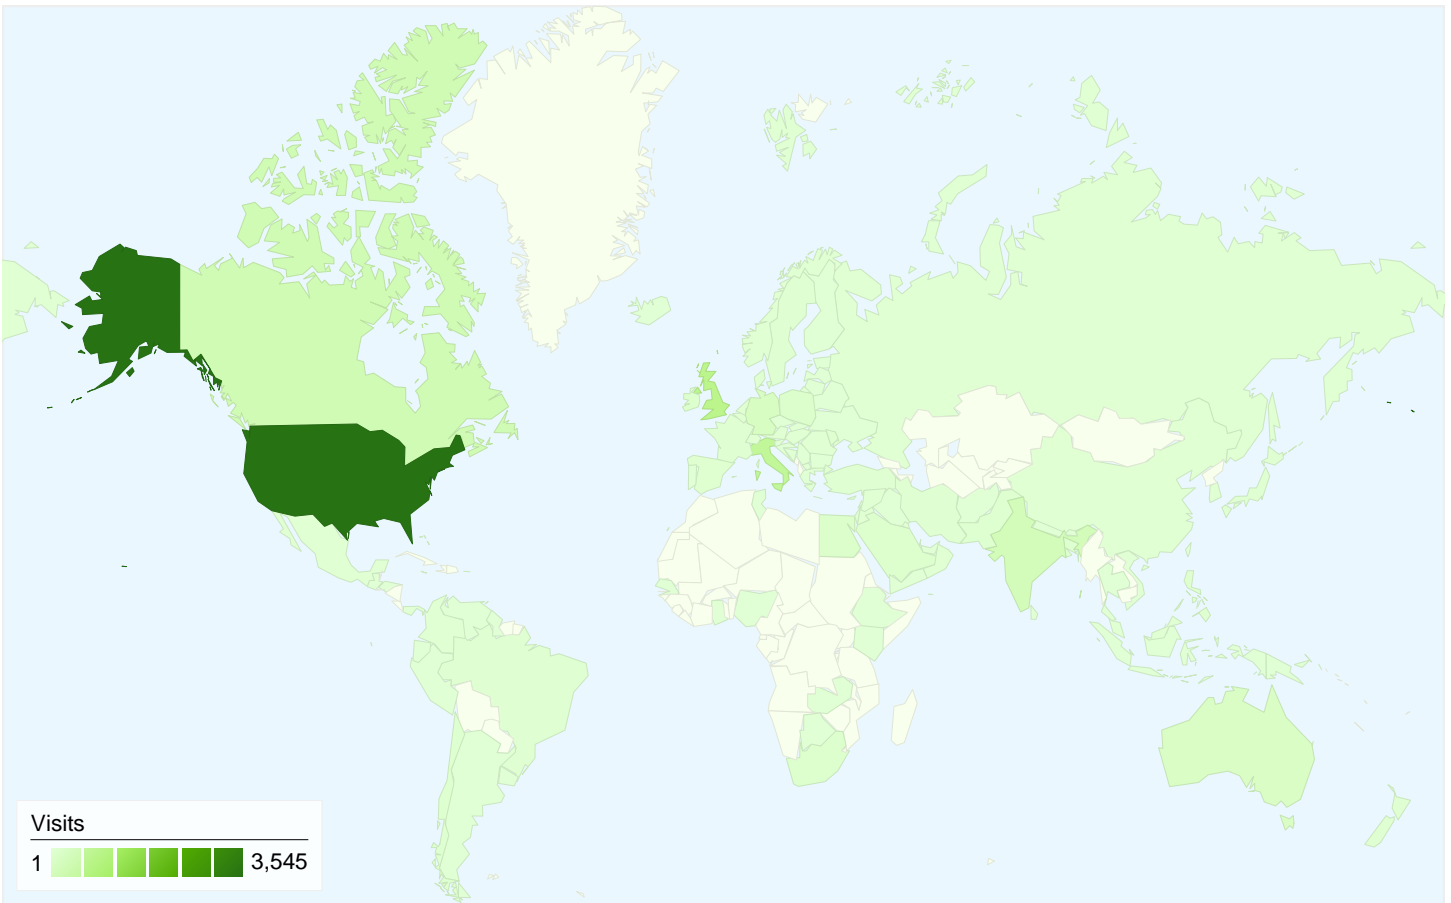

7,337 visits came from 110 countries/territories in the "All Visits" segment

Site Usage

Country/Territory	Visits	Pages/Visit	Avg. Time on Site	% New Visits	Bounce Rate
Visits 7,337 Non-bounce Visits: 2,536	Pages/Visit 2.63 Non-bounce Visits: 5.71	Avg. Time on Site 00:02:28 Non-bounce Visits: 00:07:08	% New Visits 81.85% Non-bounce Visits: 78.04%	Bounce Rate 65.44% Non-bounce Visits: 0.00%	
United States					
All Visits	3,545	2.32	00:02:23	83.07%	66.26%
Non-bounce Visits	1,196	4.92	00:07:03	77.09%	0.00%
% of Total	33.74%	111.81%	196.40%	-7.20%	-100.00%
United Kingdom					
All Visits	761	3.62	00:03:25	77.92%	60.97%
Non-bounce Visits	297	7.71	00:08:46	71.72%	0.00%
% of Total	39.03%	113.04%	156.23%	-7.96%	-100.00%
Italy					
All Visits	637	3.13	00:02:18	84.46%	64.36%