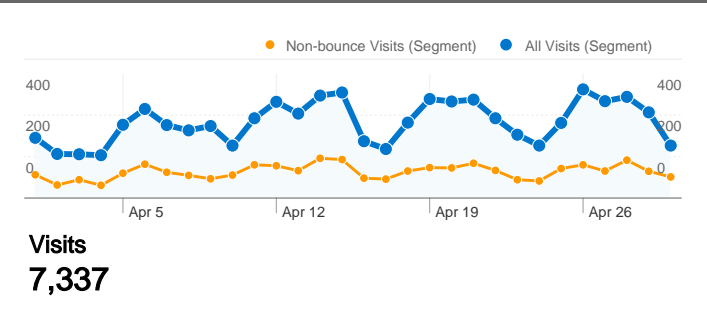

**Site Usage**

All Visits **7,337** Visits  
 Non-bounce Visits **2,536**

All Visits **65.44%** Bounce Rate  
 Non-bounce Visits **0.00%**

All Visits **19,272** Pageviews  
 Non-bounce Visits **14,473**

All Visits **00:02:28** Avg. Time on Site  
 Non-bounce Visits **00:07:08**

All Visits **2.63** Pages/Visit  
 Non-bounce Visits **5.71**

All Visits **81.85%** % New Visits  
 Non-bounce Visits **78.04%**

**Visitors Overview**

**Traffic Sources Overview**

**Map Overlay**

Content Overview		
Pages	Pageviews	% Pageviews
/cgi-bin/display.cgi?text=elcc		
All Visits	4,382	22.74%
Non-bounce Visits	2,300	11.93%
% of Total	52.49%	52.49%
/index.shtml		
All Visits	1,493	7.75%
Non-bounce Visits	1,125	5.84%
% of Total	75.35%	75.35%
/cgi-bin/display.cgi?text=odec		
All Visits	1,138	5.90%
Non-bounce Visits	572	2.97%
% of Total	50.26%	50.26%
/texts/poems.shtml		
All Visits	905	4.70%
Non-bounce Visits	877	4.55%
% of Total	96.91%	96.91%
/materials/bio.shtml		
All Visits	816	4.23%
Non-bounce Visits	572	2.97%
% of Total	70.10%	70.10%

**This site received 7,337 visits in the "All Visits" segment**

**All Visits 7,337 Visits**  
**Non-bounce Visits 2,536**

**All Visits N/A Absolute Unique Visitors**  
**Non-bounce Visits N/A**

**All Visits 19,272 Pageviews**  
**Non-bounce Visits 14,473**

1 - 10 of 110

**Pages on this site were viewed a total of 19,272 times in the "All Visits" segment**

**All Visits 19,272 Pageviews**  
**Non-bounce Visits 14,473**

**All Visits 14,786 Unique Views**  
**Non-bounce Visits 9,985**