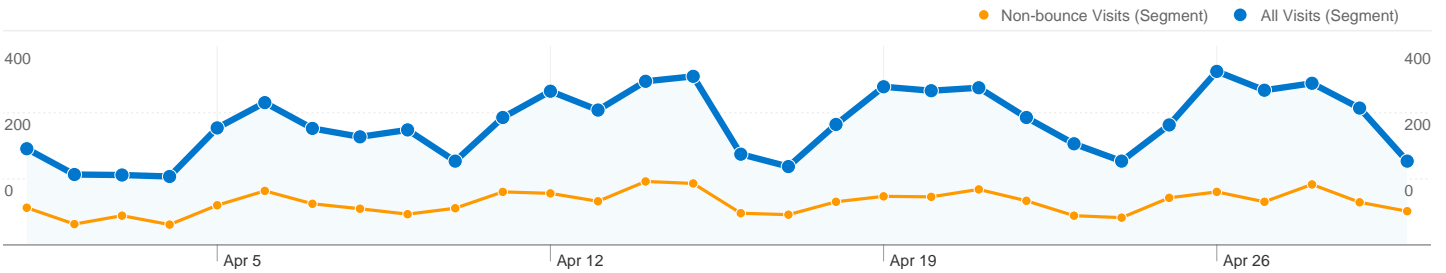

**Site Usage**

All Visits **7,337** Visits  
 Non-bounce Visits **2,536**

All Visits **65.44%** Bounce Rate  
 Non-bounce Visits **0.00%**

All Visits **19,272** Pageviews  
 Non-bounce Visits **14,473**

All Visits **00:02:28** Avg. Time on Site  
 Non-bounce Visits **00:07:08**

All Visits **2.63** Pages/Visit  
 Non-bounce Visits **5.71**

All Visits **81.85%** % New Visits  
 Non-bounce Visits **78.04%**

**Visitors Overview**

**Traffic Sources Overview**

**Map Overlay**

Content Overview		
Pages	Pageviews	% Pageviews
/cgi-bin/display.cgi?text=elcc		
All Visits	4,382	22.74%
Non-bounce Visits	2,300	11.93%
% of Total	52.49%	52.49%
/index.shtml		
All Visits	1,493	7.75%
Non-bounce Visits	1,125	5.84%
% of Total	75.35%	75.35%
/cgi-bin/display.cgi?text=odec		
All Visits	1,138	5.90%
Non-bounce Visits	572	2.97%
% of Total	50.26%	50.26%
/texts/poems.shtml		
All Visits	905	4.70%
Non-bounce Visits	877	4.55%
% of Total	96.91%	96.91%
/materials/bio.shtml		
All Visits	816	4.23%
Non-bounce Visits	572	2.97%
% of Total	70.10%	70.10%

**This site received 7,337 visits in the "All Visits" segment**

**All Visits 7,337 Visits**  
**Non-bounce Visits 2,536**

**All Visits N/A Absolute Unique Visitors**  
**Non-bounce Visits N/A**

**All Visits 19,272 Pageviews**  
**Non-bounce Visits 14,473**

1 - 10 of 110

**Pages on this site were viewed a total of 19,272 times in the "All Visits" segment**

**All Visits 19,272 Pageviews**  
**Non-bounce Visits 14,473**

**All Visits 14,786 Unique Views**  
**Non-bounce Visits 9,985**