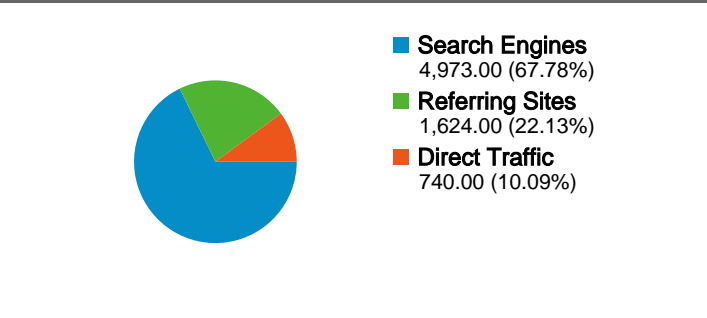

**Site Usage**

All Visits **7,337** Visits  
 Non-bounce Visits **2,536**

All Visits **65.44%** Bounce Rate  
 Non-bounce Visits **0.00%**

All Visits **19,272** Pageviews  
 Non-bounce Visits **14,473**

All Visits **00:02:28** Avg. Time on Site  
 Non-bounce Visits **00:07:08**

All Visits **2.63** Pages/Visit  
 Non-bounce Visits **5.71**

All Visits **81.85%** % New Visits  
 Non-bounce Visits **78.04%**

**Visitors Overview**

**Traffic Sources Overview**

**Map Overlay**

Content Overview		
Pages	Pageviews	% Pageviews
/cgi-bin/display.cgi?text=elcc		
All Visits	4,382	22.74%
Non-bounce Visits	2,300	11.93%
% of Total	52.49%	52.49%
/index.shtml		
All Visits	1,493	7.75%
Non-bounce Visits	1,125	5.84%
% of Total	75.35%	75.35%
/cgi-bin/display.cgi?text=odec		
All Visits	1,138	5.90%
Non-bounce Visits	572	2.97%
% of Total	50.26%	50.26%
/texts/poems.shtml		
All Visits	905	4.70%
Non-bounce Visits	877	4.55%
% of Total	96.91%	96.91%
/materials/bio.shtml		
All Visits	816	4.23%
Non-bounce Visits	572	2.97%
% of Total	70.10%	70.10%

**This site received 7,337 visits in the "All Visits" segment**

**All Visits 7,337 Visits**  
**Non-bounce Visits 2,536**

**All Visits N/A Absolute Unique Visitors**  
**Non-bounce Visits N/A**

**All Visits 19,272 Pageviews**  
**Non-bounce Visits 14,473**