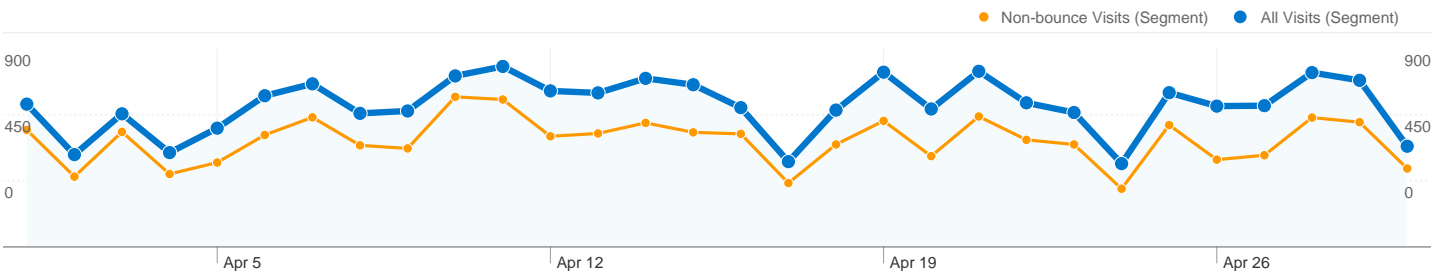

Pages on this site were viewed a total of 19,272 times in the "All Visits" segment

All Visits 19,272 Pageviews
Non-bounce Visits 14,473

All Visits 14,786 Unique Views
Non-bounce Visits 9,985

All Visits 65.44% Bounce Rate
Non-bounce Visits 0.00%

Top Content

Pages	Pageviews	% Pageviews
/cgi-bin/display.cgi?text=elcc		
All Visits	4,382	22.74%
Non-bounce Visits	2,300	11.93%
% of Total	52.49%	52.49%
/index.shtml		
All Visits	1,493	7.75%
Non-bounce Visits	1,125	5.84%
% of Total	75.35%	75.35%
/cgi-bin/display.cgi?text=odec		
All Visits	1,138	5.90%
Non-bounce Visits	572	2.97%
% of Total	50.26%	50.26%
/texts/poems.shtml		
All Visits	905	4.70%
Non-bounce Visits	877	4.55%
% of Total	96.91%	96.91%