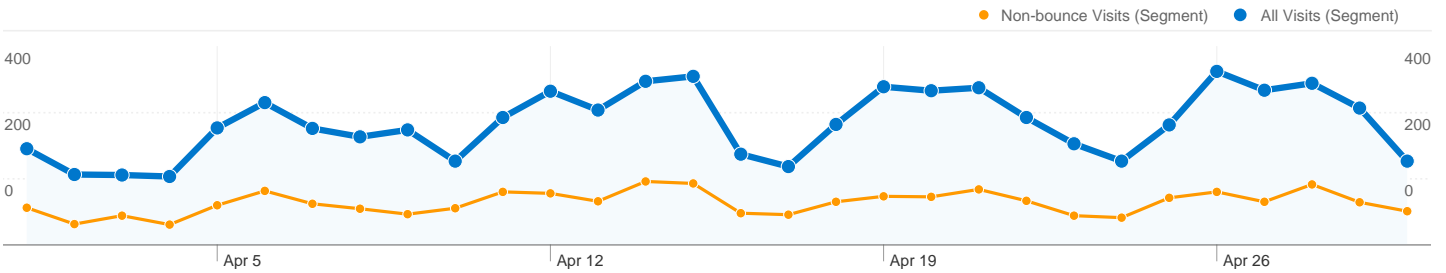

All traffic sources sent a total of 7,337 visits in the "All Visits" segment

- All Visits **10.09%** Direct Traffic
  Non-bounce Visits **7.06%**
- All Visits **22.13%** Referring Sites
  Non-bounce Visits **23.03%**
- All Visits **67.78%** Search Engines
  Non-bounce Visits **69.91%**

- **Search Engines**
  4,973.00 (67.78%)
- **Referring Sites**
  1,624.00 (22.13%)
- **Direct Traffic**
  740.00 (10.09%)

Top Traffic Sources

Sources	Visits	% visits	Keywords	Visits	% visits
google (organic)			thomas gray		
All Visits	4,472	60.95%	All Visits	473	9.51%
Non-bounce Visits	1,564	21.32%	Non-bounce Visits	296	5.95%
% of Total	34.97%	34.97%	% of Total	62.58%	62.58%
(direct) ((none))			elegy written in a country churchyard		
All Visits	740	10.09%	All Visits	399	8.02%
Non-bounce Visits	179	2.44%	Non-bounce Visits	131	2.63%
% of Total	24.19%	24.19%	% of Total	32.83%	32.83%
en.wikipedia.org (referral)			ode on a distant prospect of eton college		
All Visits	346	4.72%	All Visits	136	2.73%
Non-bounce Visits	137	1.87%	Non-bounce Visits	39	0.78%
% of Total	39.60%	39.60%	% of Total	28.68%	28.68%
it.wikipedia.org (referral)			gray's elegy written in a country courtyard		
All Visits	314	4.28%	All Visits	83	1.67%
Non-bounce Visits	85	1.16%	Non-bounce Visits	20	0.40%
% of Total	27.07%	27.07%	% of Total	24.10%	24.10%