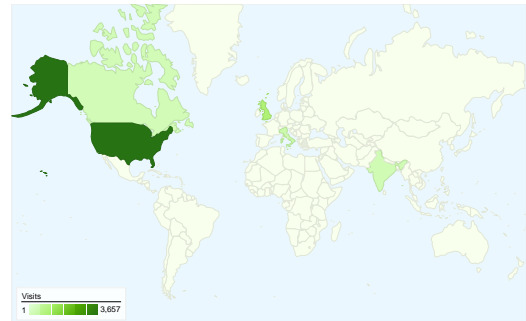

Site Usage

All Visits **7,364** Visits
 Non-bounce Visits **2,649**

All Visits **64.03%** Bounce Rate
 Non-bounce Visits **0.00%**

All Visits **19,520** Pageviews
 Non-bounce Visits **14,805**

All Visits **00:02:36** Avg. Time on Site
 Non-bounce Visits **00:07:13**

All Visits **2.65** Pages/Visit
 Non-bounce Visits **5.59**

All Visits **80.87%** % New Visits
 Non-bounce Visits **77.58%**

Visitors Overview

Visits
7,364

Map Overlay

Traffic Sources Overview

- **Search Engines**
4,871.00 (66.15%)
- **Referring Sites**
1,746.00 (23.71%)
- **Direct Traffic**
747.00 (10.14%)

All traffic sources sent a total of 7,364 visits in the "All Visits" segment

All Visits **10.14%** Direct Traffic
 Non-bounce Visits **9.70%**

All Visits **23.71%** Referring Sites
 Non-bounce Visits **24.16%**

7,364 visits came from 108 countries/territories in the "All Visits" segment

Site Usage

Visits	Pages/Visit	Avg. Time on Site	% New Visits	Bounce Rate	
7,364 Non-bounce Visits: 2,649	2.65 Non-bounce Visits: 5.59	00:02:36 Non-bounce Visits: 00:07:13	80.87% Non-bounce Visits: 77.58%	64.03% Non-bounce Visits: 0.00%	
Country/Territory	Visits	Pages/Visit	Avg. Time on Site	% New Visits	Bounce Rate
United States					
All Visits	3,657	2.47	00:02:31	82.55%	65.96%
Non-bounce Visits	1,245	5.31	00:07:23	79.76%	0.00%
% of Total	34.04%	115.26%	193.73%	-3.39%	-100.00%
United Kingdom					
All Visits	1,024	3.46	00:03:10	72.85%	56.35%
Non-bounce Visits	447	6.65	00:07:15	67.56%	0.00%
% of Total	43.65%	91.83%	129.08%	-7.26%	-100.00%
Italy					
All Visits	456	2.80	00:02:29	80.92%	65.79%