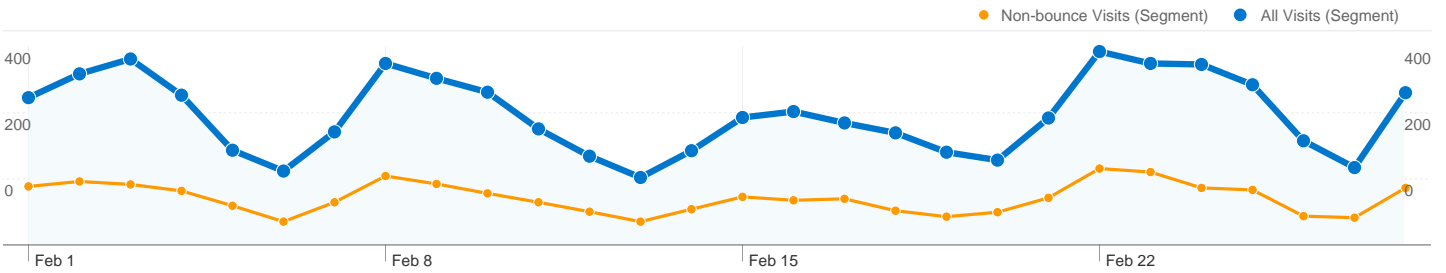

All traffic sources sent a total of 7,364 visits in the "All Visits" segment

All Visits **10.14%** Direct Traffic
Non-bounce Visits **9.70%**

All Visits **23.71%** Referring Sites
Non-bounce Visits **24.16%**

All Visits **66.15%** Search Engines
Non-bounce Visits **66.14%**