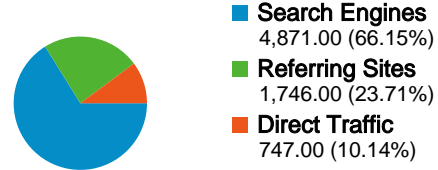

Top Traffic Sources

Sources	Visits	% visits
google (organic)		
All Visits	4,229	57.43%
Non-bounce Visits	1,529	20.76%
% of Total	36.16%	36.16%
(direct) ((none))		
All Visits	747	10.14%
Non-bounce Visits	257	3.49%
% of Total	34.40%	34.40%
yahoo (organic)		
All Visits	359	4.88%
Non-bounce Visits	107	1.45%
% of Total	29.81%	29.81%
en.wikipedia.org (referral)		
All Visits	341	4.63%
Non-bounce Visits	115	1.56%
% of Total	33.72%	33.72%

Keywords	Visits	% visits
elegy written in a country churchyard		
All Visits	515	10.57%
Non-bounce Visits	153	3.14%
% of Total	29.71%	29.71%
thomas gray		
All Visits	487	10.00%
Non-bounce Visits	284	5.83%
% of Total	58.32%	58.32%
ode on a distant prospect of eton college		
All Visits	117	2.40%
Non-bounce Visits	27	0.55%
% of Total	23.08%	23.08%
thomas gray elegy written in a country courtyard		
All Visits	110	2.26%
Non-bounce Visits	35	0.72%
% of Total	31.82%	31.82%