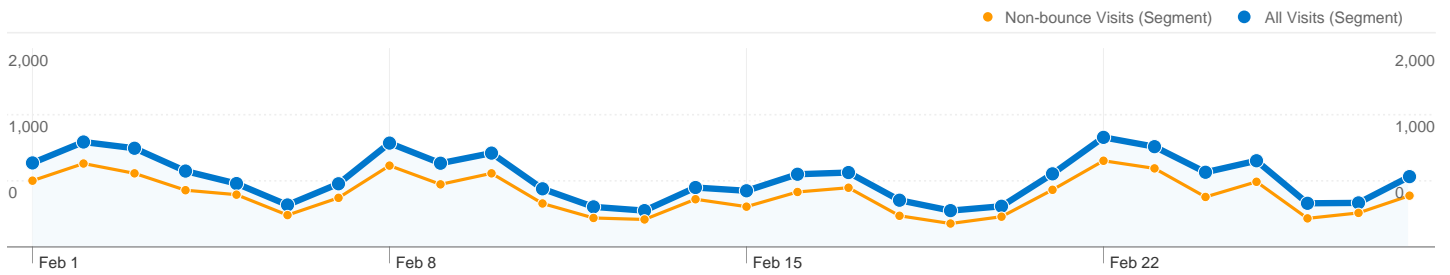

Pages on this site were viewed a total of 19,520 times in the "All Visits" segment

All Visits 19,520 Pageviews
Non-bounce Visits 14,805

All Visits 15,018 Unique Views
Non-bounce Visits 10,303

All Visits 64.03% Bounce Rate
Non-bounce Visits 0.00%

Top Content

Pages	Pageviews	% Pageviews
/cgi-bin/display.cgi?text=elcc		
All Visits	4,725	24.21%
Non-bounce Visits	2,710	13.88%
% of Total	57.35%	57.35%
/index.shtml		
All Visits	1,377	7.05%
Non-bounce Visits	1,120	5.74%
% of Total	81.34%	81.34%
/cgi-bin/display.cgi?text=odec		
All Visits	1,230	6.30%
Non-bounce Visits	590	3.02%
% of Total	47.97%	47.97%
/texts/poems.shtml		
All Visits	934	4.78%
Non-bounce Visits	853	4.37%
% of Total	91.33%	91.33%