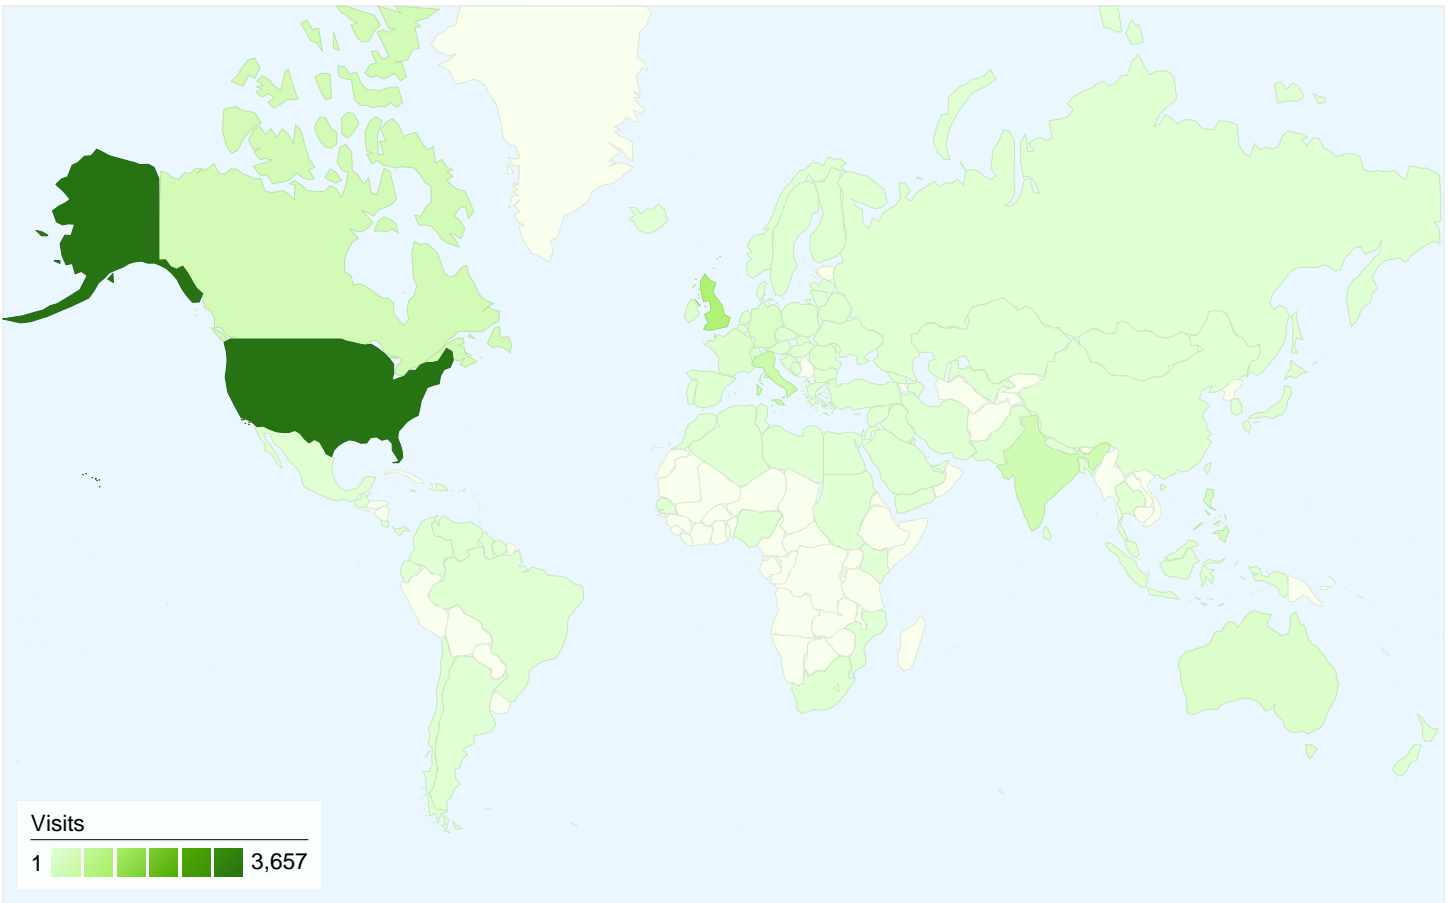

All traffic sources sent a total of 7,364 visits in the "All Visits" segment

All Visits **10.14%** Direct Traffic
 Non-bounce Visits **9.70%**

All Visits **23.71%** Referring Sites
 Non-bounce Visits **24.16%**

All Visits **66.15%** Search Engines
 Non-bounce Visits **66.14%**

Top Traffic Sources

Sources	Visits	% visits
google (organic)		
All Visits	4,229	57.43%
Non-bounce Visits	1,529	20.76%
% of Total	36.16%	36.16%
(direct) ((none))		
All Visits	747	10.14%
Non-bounce Visits	257	3.49%
% of Total	34.40%	34.40%
yahoo (organic)		
All Visits	359	4.88%
Non-bounce Visits	107	1.45%
% of Total	29.81%	29.81%
en.wikipedia.org (referral)		
All Visits	341	4.63%
Non-bounce Visits	115	1.56%
% of Total	33.72%	33.72%

7,364 visits came from 108 countries/territories in the "All Visits" segment

Site Usage

Visits	Pages/Visit	Avg. Time on Site	% New Visits	Bounce Rate	
7,364 Non-bounce Visits: 2,649	2.65 Non-bounce Visits: 5.59	00:02:36 Non-bounce Visits: 00:07:13	80.87% Non-bounce Visits: 77.58%	64.03% Non-bounce Visits: 0.00%	
Country/Territory	Visits	Pages/Visit	Avg. Time on Site	% New Visits	Bounce Rate
United States					
All Visits	3,657	2.47	00:02:31	82.55%	65.96%
Non-bounce Visits	1,245	5.31	00:07:23	79.76%	0.00%
% of Total	34.04%	115.26%	193.73%	-3.39%	-100.00%
United Kingdom					
All Visits	1,024	3.46	00:03:10	72.85%	56.35%
Non-bounce Visits	447	6.65	00:07:15	67.56%	0.00%
% of Total	43.65%	91.83%	129.08%	-7.26%	-100.00%
Italy					
All Visits	456	2.80	00:02:29	80.92%	65.79%