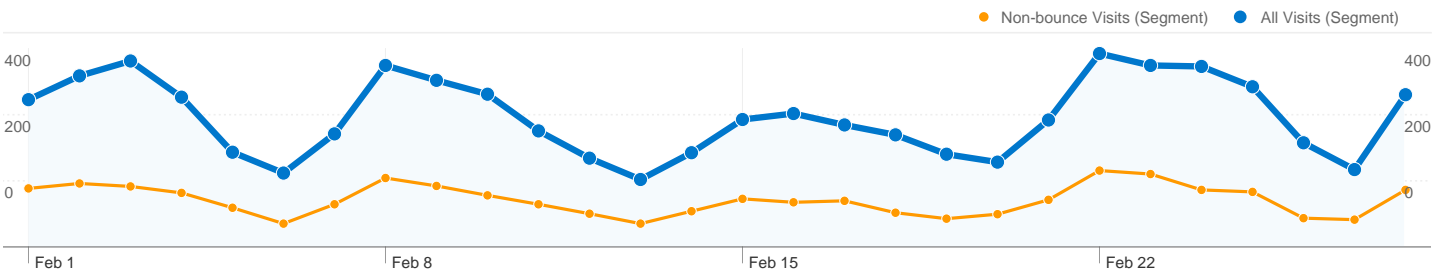

This site received 7,364 visits in the "All Visits" segment

All Visits 7,364 Visits
Non-bounce Visits 2,649

All Visits N/A Absolute Unique Visitors
Non-bounce Visits N/A

All Visits 19,520 Pageviews
Non-bounce Visits 14,805

All Visits 2.65 Average Pageviews
Non-bounce Visits 5.59

All Visits 00:02:36 Time on Site
Non-bounce Visits 00:07:13

All Visits 64.03% Bounce Rate
Non-bounce Visits 0.00%

All Visits 80.87% New Visits
Non-bounce Visits 77.58%

Technical Profile

Browser	Visits	% visits	Connection Speed	Visits	% visits
Internet Explorer			Unknown		
All Visits	3,658	49.67%	All Visits	2,125	28.86%
Non-bounce Visits	1,369	18.59%	Non-bounce Visits	711	9.66%
% of Total	37.42%	37.42%	% of Total	33.46%	33.46%
Firefox			Cable		
All Visits	2,210	30.01%	All Visits	1,966	26.70%