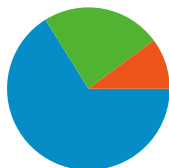

Site Usage

All Visits **7,364** Visits
 Non-bounce Visits **2,649**

All Visits **64.03%** Bounce Rate
 Non-bounce Visits **0.00%**

All Visits **19,520** Pageviews
 Non-bounce Visits **14,805**

All Visits **00:02:36** Avg. Time on Site
 Non-bounce Visits **00:07:13**

All Visits **2.65** Pages/Visit
 Non-bounce Visits **5.59**

All Visits **80.87%** % New Visits
 Non-bounce Visits **77.58%**

Visitors Overview

Visits
7,364

Map Overlay

Traffic Sources Overview

- **Search Engines**
4,871.00 (66.15%)
- **Referring Sites**
1,746.00 (23.71%)
- **Direct Traffic**
747.00 (10.14%)

Content Overview		
Pages	Pageviews	% Pageviews
/cgi-bin/display.cgi?text=elcc		
All Visits	4,725	24.21%
Non-bounce Visits	2,710	13.88%
% of Total	57.35%	57.35%
/index.shtml		
All Visits	1,377	7.05%
Non-bounce Visits	1,120	5.74%
% of Total	81.34%	81.34%
/cgi-bin/display.cgi?text=odec		
All Visits	1,230	6.30%
Non-bounce Visits	590	3.02%
% of Total	47.97%	47.97%
/texts/poems.shtml		
All Visits	934	4.78%
Non-bounce Visits	853	4.37%
% of Total	91.33%	91.33%
/materials/bio.shtml		
All Visits	829	4.25%
Non-bounce Visits	568	2.91%
% of Total	68.52%	68.52%