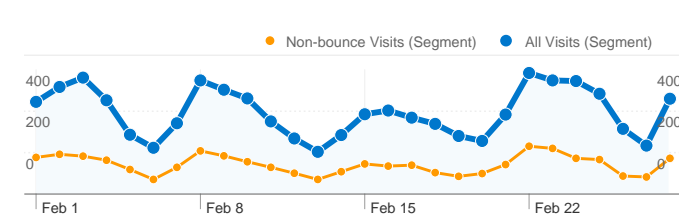

Site Usage

All Visits **7,364** Visits
 Non-bounce Visits **2,649**

All Visits **64.03%** Bounce Rate
 Non-bounce Visits **0.00%**

All Visits **19,520** Pageviews
 Non-bounce Visits **14,805**

All Visits **00:02:36** Avg. Time on Site
 Non-bounce Visits **00:07:13**

All Visits **2.65** Pages/Visit
 Non-bounce Visits **5.59**

All Visits **80.87%** % New Visits
 Non-bounce Visits **77.58%**

Visitors Overview

Visits
7,364

Map Overlay

Traffic Sources Overview

- **Search Engines**
4,871.00 (66.15%)
- **Referring Sites**
1,746.00 (23.71%)
- **Direct Traffic**
747.00 (10.14%)

7,364 visits came from 108 countries/territories in the "All Visits" segment

Site Usage

Visits	Pages/Visit	Avg. Time on Site	% New Visits	Bounce Rate	
7,364 Non-bounce Visits: 2,649	2.65 Non-bounce Visits: 5.59	00:02:36 Non-bounce Visits: 00:07:13	80.87% Non-bounce Visits: 77.58%	64.03% Non-bounce Visits: 0.00%	
Country/Territory	Visits	Pages/Visit	Avg. Time on Site	% New Visits	Bounce Rate
United States					
All Visits	3,657	2.47	00:02:31	82.55%	65.96%
Non-bounce Visits	1,245	5.31	00:07:23	79.76%	0.00%
% of Total	34.04%	115.26%	193.73%	-3.39%	-100.00%
United Kingdom					
All Visits	1,024	3.46	00:03:10	72.85%	56.35%
Non-bounce Visits	447	6.65	00:07:15	67.56%	0.00%
% of Total	43.65%	91.83%	129.08%	-7.26%	-100.00%
Italy					
All Visits	456	2.80	00:02:29	80.92%	65.79%

1 - 10 of 108

Pages on this site were viewed a total of 19,520 times in the "All Visits" segment

All Visits 19,520 Pageviews
Non-bounce Visits 14,805

All Visits 15,018 Unique Views
Non-bounce Visits 10,303