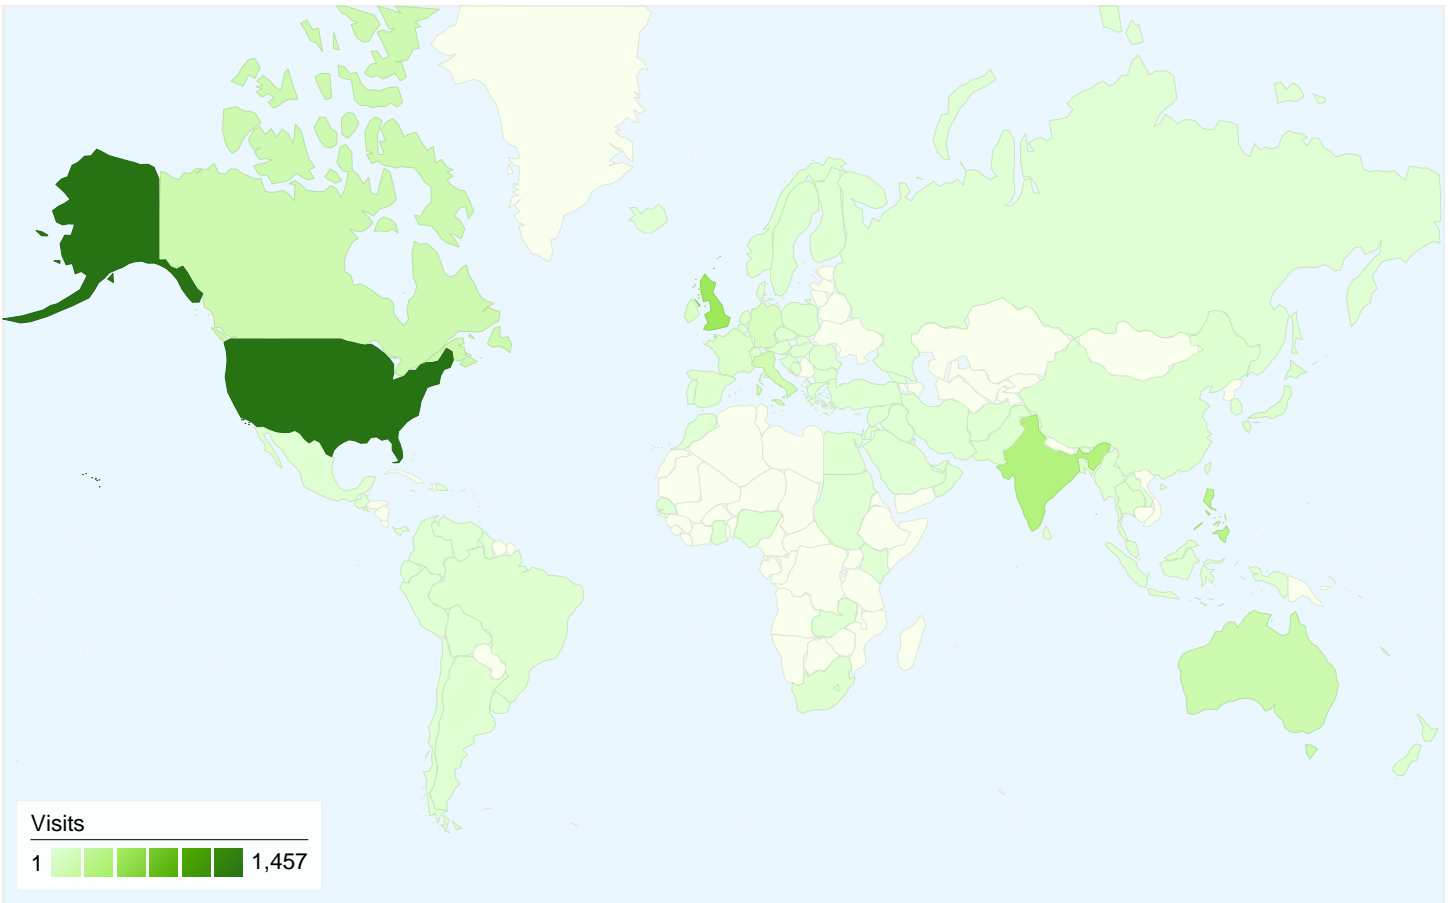

**All traffic sources sent a total of 3,928 visits in the "All Visits" segment**

All Visits **8.68%** Direct Traffic  
 Non-bounce Visits **7.02%**

All Visits **24.01%** Referring Sites  
 Non-bounce Visits **24.54%**

All Visits **67.31%** Search Engines  
 Non-bounce Visits **68.44%**

**Search Engines**  
 2,644.00 (67.31%)  
**Referring Sites**  
 943.00 (24.01%)  
**Direct Traffic**  
 341.00 (8.68%)

**Top Traffic Sources**

Sources	Visits	% visits
google (organic)		
All Visits	2,125	54.10%
Non-bounce Visits	699	17.80%
% of Total	32.89%	32.89%
yahoo (organic)		
All Visits	384	9.78%
Non-bounce Visits	138	3.51%
% of Total	35.94%	35.94%
en.wikipedia.org (referral)		
All Visits	360	9.16%
Non-bounce Visits	97	2.47%
% of Total	26.94%	26.94%
(direct) ((none))		
All Visits	341	8.68%
Non-bounce Visits	91	2.32%
% of Total	26.69%	26.69%

**3,928 visits came from 99 countries/territories in the "All Visits" segment**

Site Usage

Country/Territory	Visits	Pages/Visit	Avg. Time on Site	% New Visits	Bounce Rate
<b>Visits 3,928</b> Non-bounce Visits: 1,296					
<b>Pages/Visit 2.48</b> Non-bounce Visits: 5.49					
<b>Avg. Time on Site 00:01:55</b> Non-bounce Visits: 00:05:49					
<b>% New Visits 87.42%</b> Non-bounce Visits: 82.10%					
<b>Bounce Rate 67.01%</b> Non-bounce Visits: 0.00%					
United States	1,457	2.29	00:01:52	89.91%	69.80%
All Visits	1,457	2.29	00:01:52	89.91%	69.80%
Non-bounce Visits	440	5.28	00:06:10	85.91%	0.00%
% of Total	30.20%	130.28%	231.14%	-4.45%	-100.00%
United Kingdom	529	3.37	00:01:57	82.80%	63.89%
All Visits	529	3.37	00:01:57	82.80%	63.89%
Non-bounce Visits	191	7.58	00:05:25	74.87%	0.00%
% of Total	36.11%	124.52%	176.96%	-9.58%	-100.00%
India	377	2.71	00:02:01	86.74%	59.68%
All Visits	377	2.71	00:02:01	86.74%	59.68%