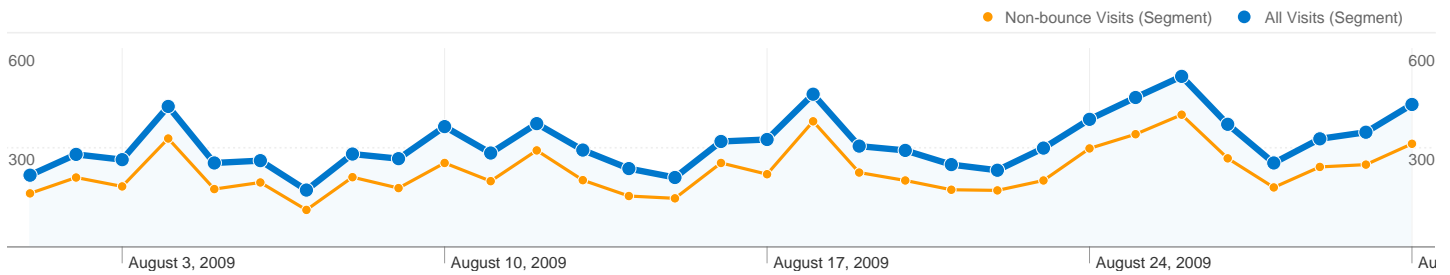

Pages on this site were viewed a total of 9,749 times in the "All Visits" segment

All Visits 9,749 Pageviews
Non-bounce Visits 7,117

All Visits 7,700 Unique Views
Non-bounce Visits 5,068

All Visits 67.01% Bounce Rate
Non-bounce Visits 0.00%

Top Content

Pages	Pageviews	% Pageviews
/cgi-bin/display.cgi?text=elcc		
All Visits	2,162	22.18%
Non-bounce Visits	1,084	11.12%
% of Total	50.14%	50.14%
/index.shtml		
All Visits	631	6.47%
Non-bounce Visits	475	4.87%
% of Total	75.28%	75.28%
/texts/poems.shtml		
All Visits	552	5.66%
Non-bounce Visits	503	5.16%
% of Total	91.12%	91.12%
/cgi-bin/display.cgi?text=odec		
All Visits	458	4.70%
Non-bounce Visits	210	2.15%
% of Total	45.85%	45.85%