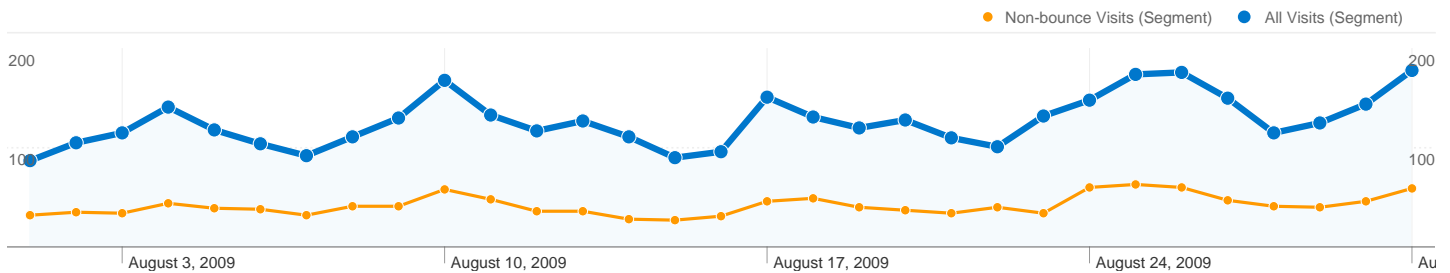

All traffic sources sent a total of 3,928 visits in the "All Visits" segment

All Visits **8.68%** Direct Traffic
Non-bounce Visits **7.02%**

All Visits **24.01%** Referring Sites
Non-bounce Visits **24.54%**

All Visits **67.31%** Search Engines
Non-bounce Visits **68.44%**

Search Engines
2,644.00 (67.31%)
Referring Sites
943.00 (24.01%)
Direct Traffic
341.00 (8.68%)

Top Traffic Sources

Sources	Visits	% visits
google (organic)		
All Visits	2,125	54.10%
Non-bounce Visits	699	17.80%
% of Total	32.89%	32.89%
yahoo (organic)		
All Visits	384	9.78%
Non-bounce Visits	138	3.51%
% of Total	35.94%	35.94%
en.wikipedia.org (referral)		
All Visits	360	9.16%
Non-bounce Visits	97	2.47%
% of Total	26.94%	26.94%
(direct) ((none))		
All Visits	341	8.68%
Non-bounce Visits	91	2.32%
% of Total	26.69%	26.69%

Keywords	Visits	% visits
elegy written in a country churchyard		
All Visits	245	9.27%
Non-bounce Visits	78	2.95%
% of Total	31.84%	31.84%
thomas gray		
All Visits	224	8.47%
Non-bounce Visits	135	5.11%
% of Total	60.27%	60.27%
ode on a distant prospect of eton college		
All Visits	57	2.16%
Non-bounce Visits	11	0.42%
% of Total	19.30%	19.30%
thomas gray elegy written in a country churchyard		
All Visits	35	1.32%
Non-bounce Visits	17	0.64%
% of Total	48.57%	48.57%