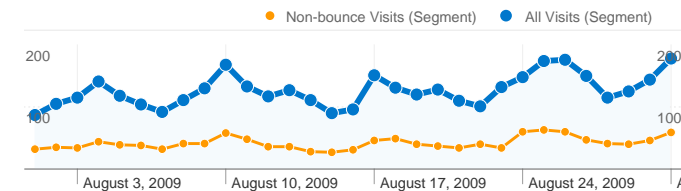

**Site Usage**

All Visits **3,928** Visits  
 Non-bounce Visits **1,296**

All Visits **67.01%** Bounce Rate  
 Non-bounce Visits **0.00%**

All Visits **9,749** Pageviews  
 Non-bounce Visits **7,117**

All Visits **00:01:55** Avg. Time on Site  
 Non-bounce Visits **00:05:49**

All Visits **2.48** Pages/Visit  
 Non-bounce Visits **5.49**

All Visits **87.42%** % New Visits  
 Non-bounce Visits **82.10%**

**Visitors Overview**

Visits  
**3,928**

**Map Overlay world**

**Traffic Sources Overview**

**3,928 visits came from 99 countries/territories in the "All Visits" segment**

Site Usage

Country/Territory	Visits	Pages/Visit	Avg. Time on Site	% New Visits	Bounce Rate
<b>Visits 3,928</b> Non-bounce Visits: 1,296					
<b>Pages/Visit 2.48</b> Non-bounce Visits: 5.49					
<b>Avg. Time on Site 00:01:55</b> Non-bounce Visits: 00:05:49					
<b>% New Visits 87.42%</b> Non-bounce Visits: 82.10%					
<b>Bounce Rate 67.01%</b> Non-bounce Visits: 0.00%					
United States	1,457	2.29	00:01:52	89.91%	69.80%
All Visits	1,457	2.29	00:01:52	89.91%	69.80%
Non-bounce Visits	440	5.28	00:06:10	85.91%	0.00%
% of Total	30.20%	130.28%	231.14%	-4.45%	-100.00%
United Kingdom	529	3.37	00:01:57	82.80%	63.89%
All Visits	529	3.37	00:01:57	82.80%	63.89%
Non-bounce Visits	191	7.58	00:05:25	74.87%	0.00%
% of Total	36.11%	124.52%	176.96%	-9.58%	-100.00%
India	377	2.71	00:02:01	86.74%	59.68%
All Visits	377	2.71	00:02:01	86.74%	59.68%

**Pages on this site were viewed a total of 9,749 times in the "All Visits" segment**

 **All Visits 9,749 Pageviews**  
**Non-bounce Visits 7,117**

 **All Visits 7,700 Unique Views**  
**Non-bounce Visits 5,068**