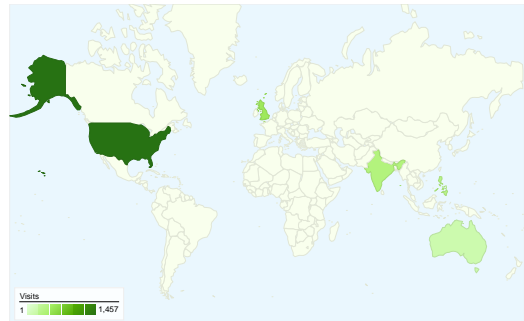

All Visits **2.48** Pages/Visit  
 Non-bounce Visits **5.49**

All Visits **87.42%** % New Visits  
 Non-bounce Visits **82.10%**

**Visitors Overview**

Visits  
**3,928**

**Map Overlay world**

**Traffic Sources Overview**

**3,928 visits came from 99 countries/territories in the "All Visits" segment**

Site Usage

Country/Territory	Visits	Pages/Visit	Avg. Time on Site	% New Visits	Bounce Rate
<b>Visits 3,928</b> Non-bounce Visits: 1,296					
<b>Pages/Visit 2.48</b> Non-bounce Visits: 5.49					
<b>Avg. Time on Site 00:01:55</b> Non-bounce Visits: 00:05:49					
<b>% New Visits 87.42%</b> Non-bounce Visits: 82.10%					
<b>Bounce Rate 67.01%</b> Non-bounce Visits: 0.00%					
United States	1,457	2.29	00:01:52	89.91%	69.80%
All Visits	1,457	2.29	00:01:52	89.91%	69.80%
Non-bounce Visits	440	5.28	00:06:10	85.91%	0.00%
% of Total	30.20%	130.28%	231.14%	-4.45%	-100.00%
United Kingdom	529	3.37	00:01:57	82.80%	63.89%
All Visits	529	3.37	00:01:57	82.80%	63.89%
Non-bounce Visits	191	7.58	00:05:25	74.87%	0.00%
% of Total	36.11%	124.52%	176.96%	-9.58%	-100.00%
India	377	2.71	00:02:01	86.74%	59.68%
All Visits	377	2.71	00:02:01	86.74%	59.68%