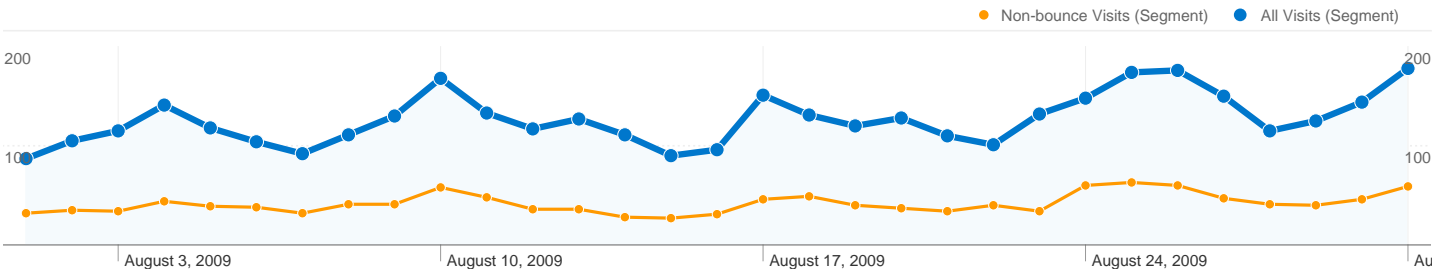

This site received 3,928 visits in the "All Visits" segment

All Visits 3,928 Visits
Non-bounce Visits 1,296

All Visits N/A Absolute Unique Visitors
Non-bounce Visits N/A

All Visits 9,749 Pageviews
Non-bounce Visits 7,117

All Visits 2.48 Average Pageviews
Non-bounce Visits 5.49

All Visits 00:01:55 Time on Site
Non-bounce Visits 00:05:49

All Visits 67.01% Bounce Rate
Non-bounce Visits 0.00%

All Visits 87.42% New Visits
Non-bounce Visits 82.10%

Technical Profile

Browser	Visits	% visits	Connection Speed	Visits	% visits
Internet Explorer			Unknown		
All Visits	2,110	53.72%	All Visits	1,411	35.92%
Non-bounce Visits	731	18.61%	Non-bounce Visits	450	11.46%
% of Total	34.64%	34.64%	% of Total	31.89%	31.89%
Firefox			DSL		
All Visits	1,195	30.42%	All Visits	1,152	29.33%