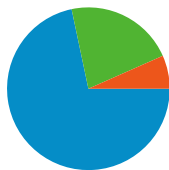

Site Usage

All Visits **4,570** Visits
 Non-bounce Visits **1,516**

All Visits **66.83%** Bounce Rate
 Non-bounce Visits **0.00%**

All Visits **11,843** Pageviews
 Non-bounce Visits **8,789**

All Visits **00:01:44** Avg. Time on Site
 Non-bounce Visits **00:05:15**

All Visits **2.59** Pages/Visit
 Non-bounce Visits **5.80**

All Visits **88.84%** % New Visits
 Non-bounce Visits **84.30%**

Visitors Overview

Visits
4,570

Map Overlay world

Traffic Sources Overview

- **Search Engines**
3,276.00 (71.68%)
- **Referring Sites**
991.00 (21.68%)
- **Direct Traffic**
303.00 (6.63%)

Content Overview		
Pages	Pageviews	% Pageviews
/cgi-bin/display.cgi?text=elcc		
All Visits	2,210	18.66%
Non-bounce Visits	1,119	9.45%
% of Total	50.63%	50.63%
/index.shtml		
All Visits	730	6.16%
Non-bounce Visits	555	4.69%
% of Total	76.03%	76.03%
/texts/poems.shtml		
All Visits	596	5.03%
Non-bounce Visits	546	4.61%
% of Total	91.61%	91.61%
/cgi-bin/display.cgi?text=odfc		
All Visits	399	3.37%
Non-bounce Visits	234	1.98%
% of Total	58.65%	58.65%
/materials/bio.shtml		
All Visits	363	3.07%
Non-bounce Visits	229	1.93%
% of Total	63.09%	63.09%

4,570 visits came from 91 countries/territories in the "All Visits" segment

Site Usage

Visits	Pages/Visit	Avg. Time on Site	% New Visits	Bounce Rate	
4,570 Non-bounce Visits: 1,516	2.59 Non-bounce Visits: 5.80	00:01:44 Non-bounce Visits: 00:05:15	88.84% Non-bounce Visits: 84.30%	66.83% Non-bounce Visits: 0.00%	
Country/Territory	Visits	Pages/Visit	Avg. Time on Site	% New Visits	Bounce Rate
United States					
All Visits	1,929	1.95	00:01:18	91.96%	69.16%
Non-bounce Visits	595	4.09	00:04:12	89.41%	0.00%
% of Total	30.84%	109.39%	224.20%	-2.78%	-100.00%
United Kingdom					
All Visits	563	5.35	00:02:45	82.59%	58.97%
Non-bounce Visits	231	11.60	00:06:43	73.59%	0.00%
% of Total	41.03%	116.85%	143.72%	-10.90%	-100.00%
India					
All Visits	421	2.31	00:01:55	93.35%	62.23%