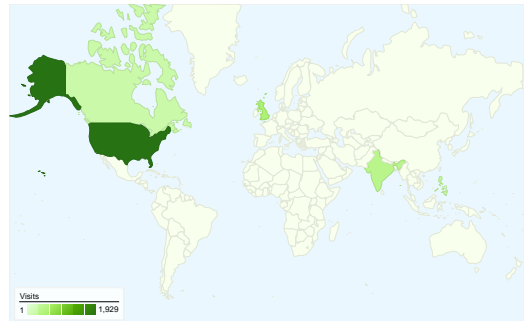

Site Usage

All Visits **4,570** Visits
 Non-bounce Visits **1,516**

All Visits **66.83%** Bounce Rate
 Non-bounce Visits **0.00%**

All Visits **11,843** Pageviews
 Non-bounce Visits **8,789**

All Visits **00:01:44** Avg. Time on Site
 Non-bounce Visits **00:05:15**

All Visits **2.59** Pages/Visit
 Non-bounce Visits **5.80**

All Visits **88.84%** % New Visits
 Non-bounce Visits **84.30%**

Visitors Overview

Visits
4,570

Map Overlay world

Traffic Sources Overview

- **Search Engines**
3,276.00 (71.68%)
- **Referring Sites**
991.00 (21.68%)
- **Direct Traffic**
303.00 (6.63%)

4,570 visits came from 91 countries/territories in the "All Visits" segment

Site Usage

Visits	Pages/Visit	Avg. Time on Site	% New Visits	Bounce Rate	
4,570 Non-bounce Visits: 1,516	2.59 Non-bounce Visits: 5.80	00:01:44 Non-bounce Visits: 00:05:15	88.84% Non-bounce Visits: 84.30%	66.83% Non-bounce Visits: 0.00%	
Country/Territory	Visits	Pages/Visit	Avg. Time on Site	% New Visits	Bounce Rate
United States					
All Visits	1,929	1.95	00:01:18	91.96%	69.16%
Non-bounce Visits	595	4.09	00:04:12	89.41%	0.00%
% of Total	30.84%	109.39%	224.20%	-2.78%	-100.00%
United Kingdom					
All Visits	563	5.35	00:02:45	82.59%	58.97%
Non-bounce Visits	231	11.60	00:06:43	73.59%	0.00%
% of Total	41.03%	116.85%	143.72%	-10.90%	-100.00%
India					
All Visits	421	2.31	00:01:55	93.35%	62.23%