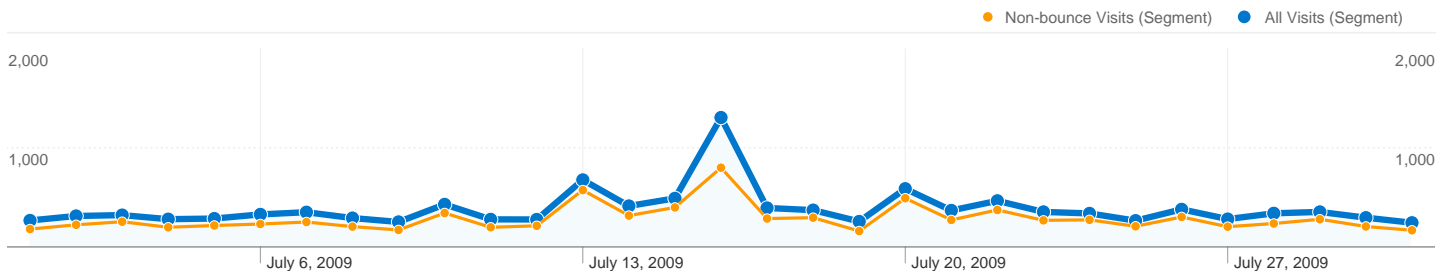

Pages on this site were viewed a total of 11,843 times in the "All Visits" segment

All Visits 11,843 Pageviews
Non-bounce Visits 8,789

All Visits 9,390 Unique Views
Non-bounce Visits 6,336

All Visits 66.83% Bounce Rate
Non-bounce Visits 0.00%

Top Content

Pages	Pageviews	% Pageviews
/cgi-bin/display.cgi?text=elcc		
All Visits	2,210	18.66%
Non-bounce Visits	1,119	9.45%
% of Total	50.63%	50.63%
/index.shtml		
All Visits	730	6.16%
Non-bounce Visits	555	4.69%
% of Total	76.03%	76.03%
/texts/poems.shtml		
All Visits	596	5.03%
Non-bounce Visits	546	4.61%
% of Total	91.61%	91.61%
/cgi-bin/display.cgi?text=odfc		
All Visits	399	3.37%
Non-bounce Visits	234	1.98%
% of Total	58.65%	58.65%