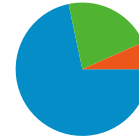

Search Engines
3,276.00 (71.68%)
Referring Sites
991.00 (21.68%)
Direct Traffic
303.00 (6.63%)

Top Traffic Sources

Sources	Visits	% visits
google (organic)		
All Visits	2,457	53.76%
Non-bounce Visits	773	16.91%
% of Total	31.46%	31.46%
yahoo (organic)		
All Visits	415	9.08%
Non-bounce Visits	140	3.06%
% of Total	33.73%	33.73%
en.wikipedia.org (referral)		
All Visits	376	8.23%
Non-bounce Visits	107	2.34%
% of Total	28.46%	28.46%
(direct) ((none))		
All Visits	303	6.63%
Non-bounce Visits	79	1.73%
% of Total	26.07%	26.07%

Keywords	Visits	% visits
thomas gray opus		
All Visits	375	11.45%
Non-bounce Visits	146	4.46%
% of Total	38.93%	38.93%
thomas gray		
All Visits	275	8.39%
Non-bounce Visits	168	5.13%
% of Total	61.09%	61.09%
elegy written in a country churchyard		
All Visits	236	7.20%
Non-bounce Visits	69	2.11%
% of Total	29.24%	29.24%
gray's the bard		
All Visits	91	2.78%
Non-bounce Visits	3	0.09%
% of Total	3.30%	3.30%