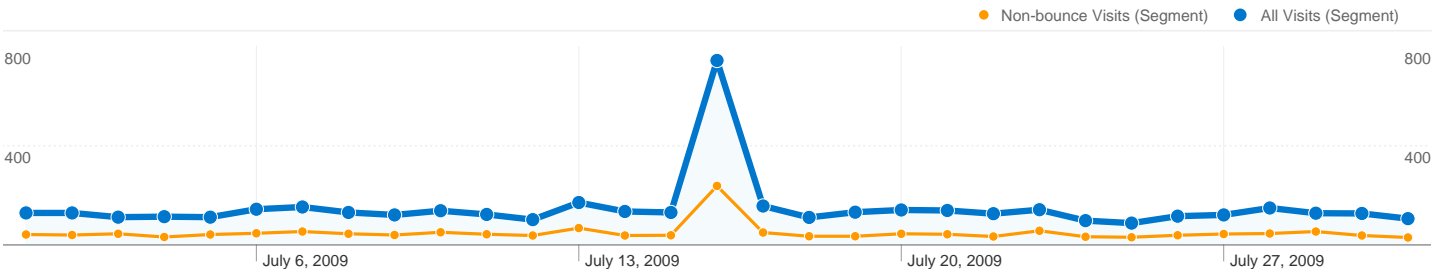

This site received 4,570 visits in the "All Visits" segment

All Visits 4,570 Visits
Non-bounce Visits 1,516

All Visits N/A Absolute Unique Visitors
Non-bounce Visits N/A

All Visits 11,843 Pageviews
Non-bounce Visits 8,789

All Visits 2.59 Average Pageviews
Non-bounce Visits 5.80

All Visits 00:01:44 Time on Site
Non-bounce Visits 00:05:15

All Visits 66.83% Bounce Rate
Non-bounce Visits 0.00%

All Visits 88.84% New Visits
Non-bounce Visits 84.30%

Technical Profile

Browser	Visits	% visits	Connection Speed	Visits	% visits
Internet Explorer			Unknown		
All Visits	2,716	59.43%	All Visits	1,536	33.61%
Non-bounce Visits	917	20.07%	Non-bounce Visits	488	10.68%
% of Total	33.76%	33.76%	% of Total	31.77%	31.77%
Firefox			DSL		
All Visits	1,220	26.70%	All Visits	1,275	27.90%