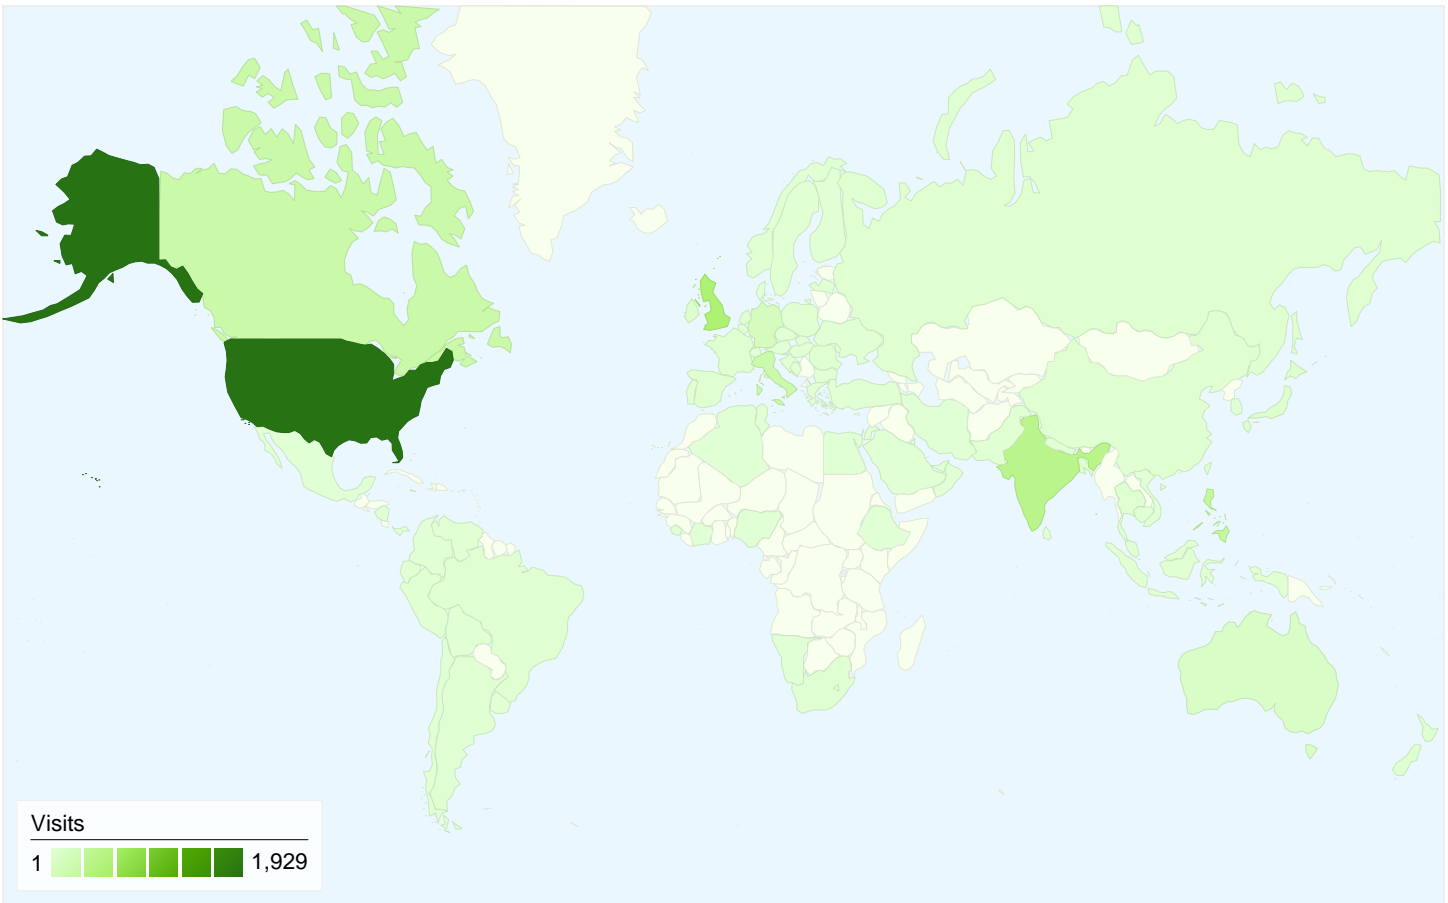

All traffic sources sent a total of 4,570 visits in the "All Visits" segment

All Visits **6.63%** Direct Traffic
 Non-bounce Visits **5.21%**

All Visits **21.68%** Referring Sites
 Non-bounce Visits **23.22%**

All Visits **71.68%** Search Engines
 Non-bounce Visits **71.57%**

Search Engines
 3,276.00 (71.68%)
Referring Sites
 991.00 (21.68%)
Direct Traffic
 303.00 (6.63%)

Top Traffic Sources

Sources	Visits	% visits
google (organic)		
All Visits	2,457	53.76%
Non-bounce Visits	773	16.91%
% of Total	31.46%	31.46%
yahoo (organic)		
All Visits	415	9.08%
Non-bounce Visits	140	3.06%
% of Total	33.73%	33.73%
en.wikipedia.org (referral)		
All Visits	376	8.23%
Non-bounce Visits	107	2.34%
% of Total	28.46%	28.46%
(direct) ((none))		
All Visits	303	6.63%
Non-bounce Visits	79	1.73%
% of Total	26.07%	26.07%

4,570 visits came from 91 countries/territories in the "All Visits" segment

Site Usage

Visits	Pages/Visit	Avg. Time on Site	% New Visits	Bounce Rate	
4,570 Non-bounce Visits: 1,516	2.59 Non-bounce Visits: 5.80	00:01:44 Non-bounce Visits: 00:05:15	88.84% Non-bounce Visits: 84.30%	66.83% Non-bounce Visits: 0.00%	
Country/Territory	Visits	Pages/Visit	Avg. Time on Site	% New Visits	Bounce Rate
United States					
All Visits	1,929	1.95	00:01:18	91.96%	69.16%
Non-bounce Visits	595	4.09	00:04:12	89.41%	0.00%
% of Total	30.84%	109.39%	224.20%	-2.78%	-100.00%
United Kingdom					
All Visits	563	5.35	00:02:45	82.59%	58.97%
Non-bounce Visits	231	11.60	00:06:43	73.59%	0.00%
% of Total	41.03%	116.85%	143.72%	-10.90%	-100.00%
India					
All Visits	421	2.31	00:01:55	93.35%	62.23%