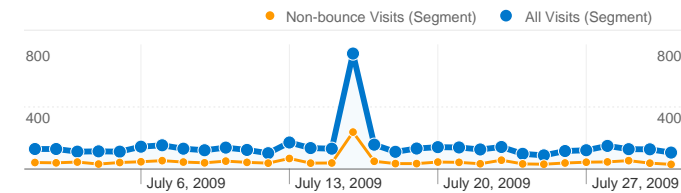

Site Usage

All Visits **4,570** Visits
 Non-bounce Visits **1,516**

All Visits **66.83%** Bounce Rate
 Non-bounce Visits **0.00%**

All Visits **11,843** Pageviews
 Non-bounce Visits **8,789**

All Visits **00:01:44** Avg. Time on Site
 Non-bounce Visits **00:05:15**

All Visits **2.59** Pages/Visit
 Non-bounce Visits **5.80**

All Visits **88.84%** % New Visits
 Non-bounce Visits **84.30%**

Visitors Overview

Visits
4,570

Map Overlay world

Traffic Sources Overview

- **Search Engines**
3,276.00 (71.68%)
- **Referring Sites**
991.00 (21.68%)
- **Direct Traffic**
303.00 (6.63%)

4,570 visits came from 91 countries/territories in the "All Visits" segment

Site Usage

Visits	Pages/Visit	Avg. Time on Site	% New Visits	Bounce Rate	
4,570 Non-bounce Visits: 1,516	2.59 Non-bounce Visits: 5.80	00:01:44 Non-bounce Visits: 00:05:15	88.84% Non-bounce Visits: 84.30%	66.83% Non-bounce Visits: 0.00%	
Country/Territory	Visits	Pages/Visit	Avg. Time on Site	% New Visits	Bounce Rate
United States					
All Visits	1,929	1.95	00:01:18	91.96%	69.16%
Non-bounce Visits	595	4.09	00:04:12	89.41%	0.00%
% of Total	30.84%	109.39%	224.20%	-2.78%	-100.00%
United Kingdom					
All Visits	563	5.35	00:02:45	82.59%	58.97%
Non-bounce Visits	231	11.60	00:06:43	73.59%	0.00%
% of Total	41.03%	116.85%	143.72%	-10.90%	-100.00%
India					
All Visits	421	2.31	00:01:55	93.35%	62.23%

Pages on this site were viewed a total of 11,843 times in the "All Visits" segment

All Visits 11,843 Pageviews
Non-bounce Visits 8,789

All Visits 9,390 Unique Views
Non-bounce Visits 6,336

All Visits 66.83% Bounce Rate
Non-bounce Visits 0.00%