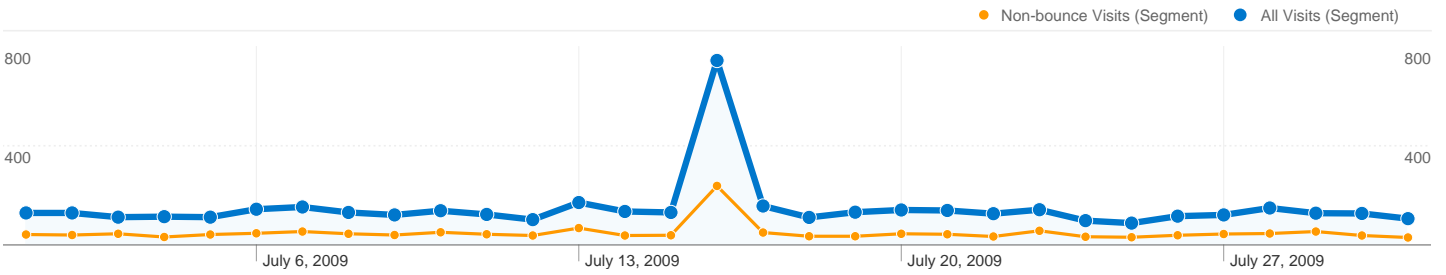

All traffic sources sent a total of 4,570 visits in the "All Visits" segment

All Visits **6.63%** Direct Traffic
Non-bounce Visits **5.21%**

All Visits **21.68%** Referring Sites
Non-bounce Visits **23.22%**

All Visits **71.68%** Search Engines
Non-bounce Visits **71.57%**

Search Engines
3,276.00 (71.68%)
Referring Sites
991.00 (21.68%)
Direct Traffic
303.00 (6.63%)

Top Traffic Sources

Sources	Visits	% visits
google (organic)		
All Visits	2,457	53.76%
Non-bounce Visits	773	16.91%
% of Total	31.46%	31.46%
yahoo (organic)		
All Visits	415	9.08%
Non-bounce Visits	140	3.06%
% of Total	33.73%	33.73%
en.wikipedia.org (referral)		
All Visits	376	8.23%
Non-bounce Visits	107	2.34%
% of Total	28.46%	28.46%
(direct) ((none))		
All Visits	303	6.63%
Non-bounce Visits	79	1.73%
% of Total	26.07%	26.07%

Keywords	Visits	% visits
thomas gray opus		
All Visits	375	11.45%
Non-bounce Visits	146	4.46%
% of Total	38.93%	38.93%
thomas gray		
All Visits	275	8.39%
Non-bounce Visits	168	5.13%
% of Total	61.09%	61.09%
elegy written in a country churchyard		
All Visits	236	7.20%
Non-bounce Visits	69	2.11%
% of Total	29.24%	29.24%
gray's the bard		
All Visits	91	2.78%
Non-bounce Visits	3	0.09%
% of Total	3.30%	3.30%