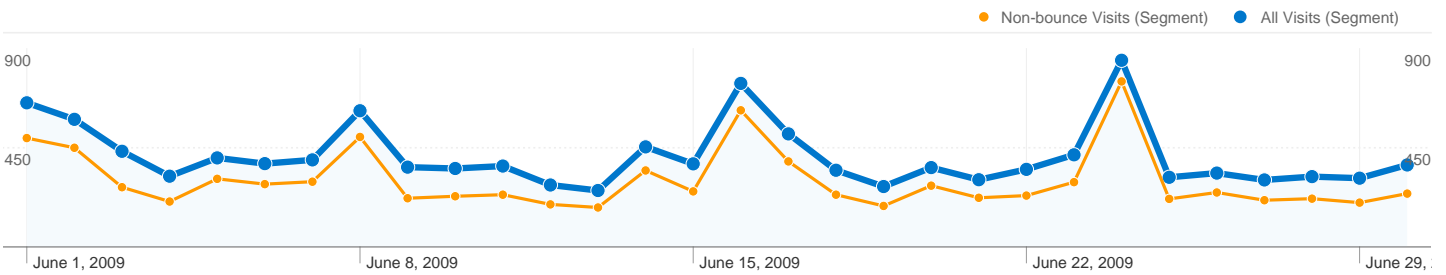

Pages on this site were viewed a total of 12,353 times in the "All Visits" segment

All Visits **12,353** Pageviews
Non-bounce Visits **9,018**

All Visits **9,530** Unique Views
Non-bounce Visits **6,195**

All Visits **65.95%** Bounce Rate
Non-bounce Visits **0.00%**

Top Content

Pages	Pageviews	% Pageviews
/cgi-bin/display.cgi?text=elcc		
All Visits	3,450	27.93%
Non-bounce Visits	1,810	14.65%
% of Total	52.46%	52.46%
/index.shtml		
All Visits	896	7.25%
Non-bounce Visits	724	5.86%
% of Total	80.80%	80.80%
/texts/poems.shtml		
All Visits	740	5.99%
Non-bounce Visits	692	5.60%
% of Total	93.51%	93.51%
/materials/bio.shtml		
All Visits	461	3.73%
Non-bounce Visits	321	2.60%
% of Total	69.63%	69.63%