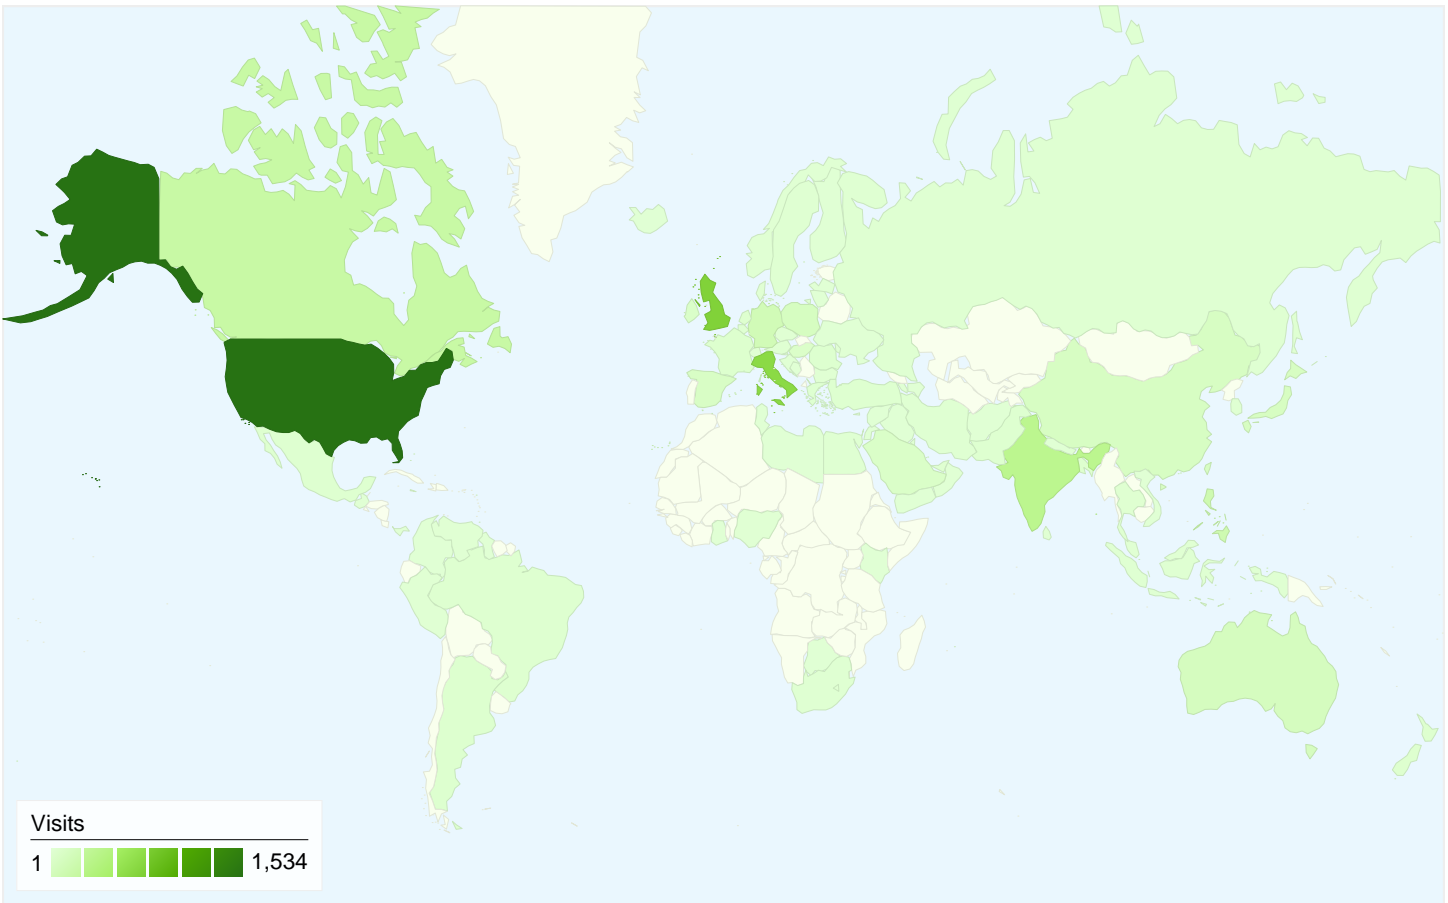

5,057 visits came from 96 countries/territories in the "All Visits" segment

Site Usage

Country/Territory	Visits	Pages/Visit	Avg. Time on Site	% New Visits	Bounce Rate
Visits 5,057 Non-bounce Visits: 1,722	Pages/Visit 2.44 Non-bounce Visits: 5.24	Avg. Time on Site 00:01:55 Non-bounce Visits: 00:05:38	% New Visits 84.83% Non-bounce Visits: 80.49%	Bounce Rate 65.95% Non-bounce Visits: 0.00%	
United States					
All Visits	1,534	2.43	00:01:37	87.16%	71.38%
Non-bounce Visits	439	6.00	00:05:39	84.28%	0.00%
% of Total	28.62%	146.79%	249.43%	-3.30%	-100.00%
United Kingdom					
All Visits	734	2.82	00:01:32	85.42%	64.71%
Non-bounce Visits	259	6.17	00:04:20	87.64%	0.00%
% of Total	35.29%	118.46%	183.40%	2.60%	-100.00%
Italy					
All Visits	672	2.29	00:01:49	82.14%	65.62%