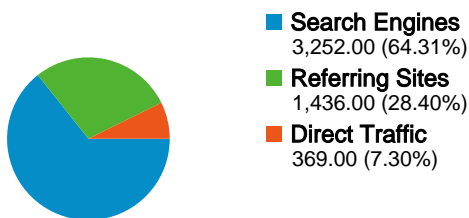

**Site Usage**

All Visits **5,057** Visits  
 Non-bounce Visits **1,722**

All Visits **65.95%** Bounce Rate  
 Non-bounce Visits **0.00%**

All Visits **12,353** Pageviews  
 Non-bounce Visits **9,018**

All Visits **00:01:55** Avg. Time on Site  
 Non-bounce Visits **00:05:38**

All Visits **2.44** Pages/Visit  
 Non-bounce Visits **5.24**

All Visits **84.83%** % New Visits  
 Non-bounce Visits **80.49%**

**Visitors Overview**

**Map Overlay world**

**Traffic Sources Overview**

Content Overview		
Pages	Pageviews	% Pageviews
/cgi-bin/display.cgi?text=elcc		
All Visits	3,450	27.93%
Non-bounce Visits	1,810	14.65%
% of Total	52.46%	52.46%
/index.shtml		
All Visits	896	7.25%
Non-bounce Visits	724	5.86%
% of Total	80.80%	80.80%
/texts/poems.shtml		
All Visits	740	5.99%
Non-bounce Visits	692	5.60%
% of Total	93.51%	93.51%
/materials/bio.shtml		
All Visits	461	3.73%
Non-bounce Visits	321	2.60%
% of Total	69.63%	69.63%
/cgi-bin/display.cgi?text=odfc		
All Visits	433	3.51%
Non-bounce Visits	257	2.08%
% of Total	59.35%	59.35%

**This site received 5,057 visits in the "All Visits" segment**

All Visits **5,057** Visits  
 Non-bounce Visits **1,722**

All Visits **N/A** Absolute Unique Visitors  
 Non-bounce Visits **N/A**

All Visits **12,353** Pageviews  
 Non-bounce Visits **9,018**