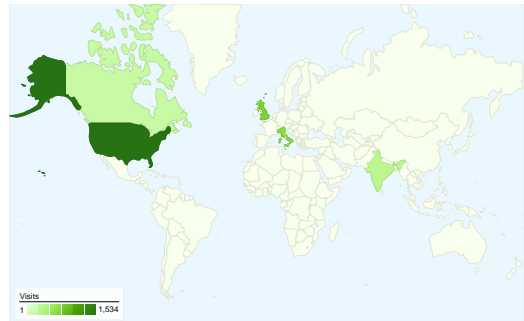

**Site Usage**

All Visits **5,057** Visits  
 Non-bounce Visits **1,722**

All Visits **65.95%** Bounce Rate  
 Non-bounce Visits **0.00%**

All Visits **12,353** Pageviews  
 Non-bounce Visits **9,018**

All Visits **00:01:55** Avg. Time on Site  
 Non-bounce Visits **00:05:38**

All Visits **2.44** Pages/Visit  
 Non-bounce Visits **5.24**

All Visits **84.83%** % New Visits  
 Non-bounce Visits **80.49%**

**Visitors Overview**

**Map Overlay world**

**Traffic Sources Overview**

Content Overview		
Pages	Pageviews	% Pageviews
/cgi-bin/display.cgi?text=elcc		
All Visits	3,450	27.93%
Non-bounce Visits	1,810	14.65%
% of Total	52.46%	52.46%
/index.shtml		
All Visits	896	7.25%
Non-bounce Visits	724	5.86%
% of Total	80.80%	80.80%
/texts/poems.shtml		
All Visits	740	5.99%
Non-bounce Visits	692	5.60%
% of Total	93.51%	93.51%
/materials/bio.shtml		
All Visits	461	3.73%
Non-bounce Visits	321	2.60%
% of Total	69.63%	69.63%
/cgi-bin/display.cgi?text=odfc		
All Visits	433	3.51%
Non-bounce Visits	257	2.08%
% of Total	59.35%	59.35%

Site Usage

Country/Territory	Visits	Pages/Visit	Avg. Time on Site	% New Visits	Bounce Rate
<b>Visits</b> <b>5,057</b> Non-bounce Visits: 1,722	<b>Pages/Visit</b> <b>2.44</b> Non-bounce Visits: 5.24	<b>Avg. Time on Site</b> <b>00:01:55</b> Non-bounce Visits: 00:05:38	<b>% New Visits</b> <b>84.83%</b> Non-bounce Visits: 80.49%	<b>Bounce Rate</b> <b>65.95%</b> Non-bounce Visits: 0.00%	
United States					
All Visits	<b>1,534</b>	2.43	00:01:37	87.16%	71.38%
Non-bounce Visits	<b>439</b>	6.00	00:05:39	84.28%	0.00%
% of Total	<b>28.62%</b>	146.79%	249.43%	<b>-3.30%</b>	-100.00%
United Kingdom					
All Visits	<b>734</b>	2.82	00:01:32	85.42%	64.71%
Non-bounce Visits	<b>259</b>	6.17	00:04:20	87.64%	0.00%
% of Total	<b>35.29%</b>	118.46%	183.40%	2.60%	-100.00%
Italy					
All Visits	<b>672</b>	2.29	00:01:49	82.14%	65.62%