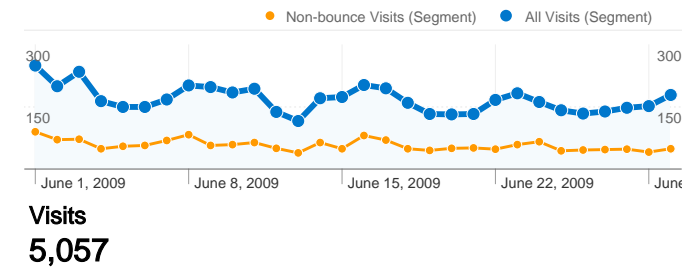

Visitors Overview