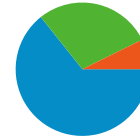

- **Search Engines**
  3,252.00 (64.31%)
- **Referring Sites**
  1,436.00 (28.40%)
- **Direct Traffic**
  369.00 (7.30%)

Top Traffic Sources

Sources	Visits	% visits
google (organic)		
All Visits	2,751	54.40%
Non-bounce Visits	918	18.15%
% of Total	33.37%	33.37%
en.wikipedia.org (referral)		
All Visits	435	8.60%
Non-bounce Visits	121	2.39%
% of Total	27.82%	27.82%
(direct) ((none))		
All Visits	369	7.30%
Non-bounce Visits	105	2.08%
% of Total	28.46%	28.46%
it.wikipedia.org (referral)		
All Visits	350	6.92%
Non-bounce Visits	111	2.19%
% of Total	31.71%	31.71%

Keywords	Visits	% visits
thomas gray		
All Visits	348	10.70%
Non-bounce Visits	210	6.46%
% of Total	60.34%	60.34%
elegy written in a country churchyard		
All Visits	298	9.16%
Non-bounce Visits	76	2.34%
% of Total	25.50%	25.50%
elegy in a country churchyard		
All Visits	52	1.60%
Non-bounce Visits	12	0.37%
% of Total	23.08%	23.08%
thomas gray elegy written in a country churchyard		
All Visits	48	1.48%
Non-bounce Visits	16	0.49%
% of Total	33.33%	33.33%