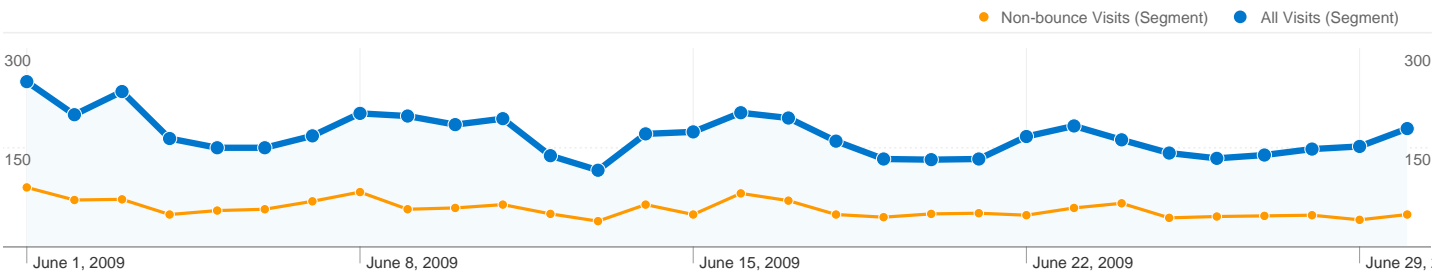

**Site Usage**

All Visits **5,057** Visits  
 Non-bounce Visits **1,722**

All Visits **65.95%** Bounce Rate  
 Non-bounce Visits **0.00%**

All Visits **12,353** Pageviews  
 Non-bounce Visits **9,018**

All Visits **00:01:55** Avg. Time on Site  
 Non-bounce Visits **00:05:38**

All Visits **2.44** Pages/Visit  
 Non-bounce Visits **5.24**

All Visits **84.83%** % New Visits  
 Non-bounce Visits **80.49%**

**Visitors Overview**

**Map Overlay world**

**Traffic Sources Overview**

Content Overview		
Pages	Pageviews	% Pageviews
/cgi-bin/display.cgi?text=elcc		
All Visits	3,450	27.93%
Non-bounce Visits	1,810	14.65%
% of Total	52.46%	52.46%
/index.shtml		
All Visits	896	7.25%
Non-bounce Visits	724	5.86%
% of Total	80.80%	80.80%
/texts/poems.shtml		
All Visits	740	5.99%
Non-bounce Visits	692	5.60%
% of Total	93.51%	93.51%
/materials/bio.shtml		
All Visits	461	3.73%
Non-bounce Visits	321	2.60%
% of Total	69.63%	69.63%
/cgi-bin/display.cgi?text=odfc		
All Visits	433	3.51%
Non-bounce Visits	257	2.08%
% of Total	59.35%	59.35%

**This site received 5,057 visits in the "All Visits" segment**

All Visits **5,057** Visits  
 Non-bounce Visits **1,722**

All Visits **N/A** Absolute Unique Visitors  
 Non-bounce Visits **N/A**

All Visits **12,353** Pageviews  
 Non-bounce Visits **9,018**

**Pages on this site were viewed a total of 12,353 times in the "All Visits" segment**

All Visits **12,353** Pageviews  
 Non-bounce Visits **9,018**

All Visits **9,530** Unique Views  
 Non-bounce Visits **6,195**