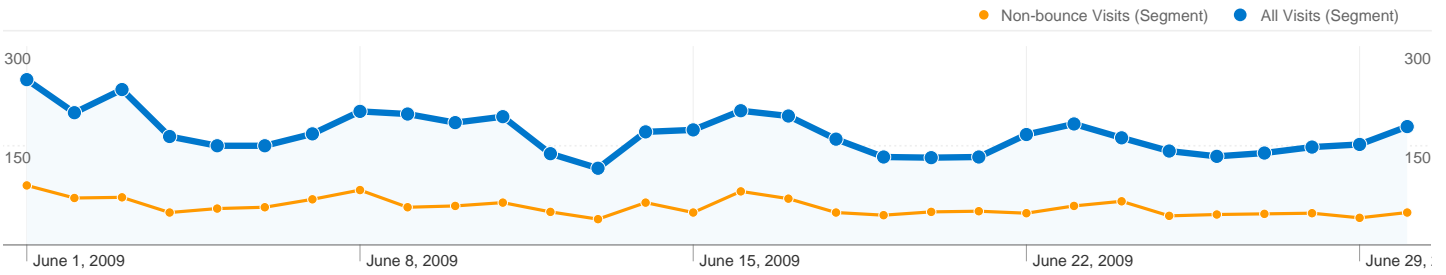

All traffic sources sent a total of 5,057 visits in the "All Visits" segment

All Visits 7.30% Direct Traffic
Non-bounce Visits **6.10%**

All Visits 28.40% Referring Sites
Non-bounce Visits **30.78%**

All Visits 64.31% Search Engines
Non-bounce Visits **63.12%**

- **Search Engines**
  3,252.00 (64.31%)
- **Referring Sites**
  1,436.00 (28.40%)
- **Direct Traffic**
  369.00 (7.30%)

Top Traffic Sources

Sources	Visits	% visits
google (organic)		
All Visits	2,751	54.40%
Non-bounce Visits	918	18.15%
% of Total	33.37%	33.37%
en.wikipedia.org (referral)		
All Visits	435	8.60%
Non-bounce Visits	121	2.39%
% of Total	27.82%	27.82%
(direct) ((none))		
All Visits	369	7.30%
Non-bounce Visits	105	2.08%
% of Total	28.46%	28.46%
it.wikipedia.org (referral)		
All Visits	350	6.92%
Non-bounce Visits	111	2.19%
% of Total	31.71%	31.71%

Keywords	Visits	% visits
thomas gray		
All Visits	348	10.70%
Non-bounce Visits	210	6.46%
% of Total	60.34%	60.34%
elegy written in a country churchyard		
All Visits	298	9.16%
Non-bounce Visits	76	2.34%
% of Total	25.50%	25.50%
elegy in a country churchyard		
All Visits	52	1.60%
Non-bounce Visits	12	0.37%
% of Total	23.08%	23.08%
thomas gray elegy written in a country churchyard		
All Visits	48	1.48%
Non-bounce Visits	16	0.49%
% of Total	33.33%	33.33%