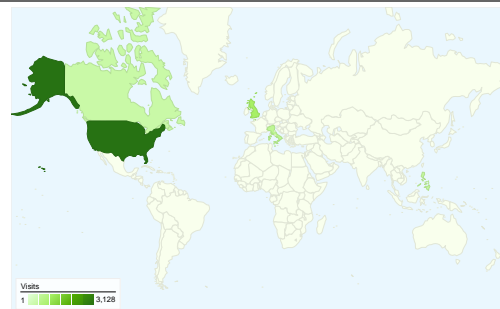

Site Usage

All Visits 7,565 Visits
Non-bounce Visits 2,850

All Visits 62.33% Bounce Rate
Non-bounce Visits 0.00%

All Visits 21,546 Page Views
Non-bounce Visits 16,831

All Visits 00:02:36 Avg. Time on Site
Non-bounce Visits 00:06:54

All Visits 2.85 Pages/Visit
Non-bounce Visits 5.91

All Visits 85.19% % New Visits
Non-bounce Visits 81.58%

Visitors Overview

Visits
7,565

Map Overlay world

Traffic Sources Overview

Search Engines
 5,271.00 (69.68%)
Referring Sites
 1,681.00 (22.22%)
Direct Traffic
 613.00 (8.10%)

7,013 people visited this site in the "All Visits" segment

All Visits 7,565 Visits
Non-bounce Visits 2,850

All Visits N/A Absolute Unique Visitors
Non-bounce Visits N/A

All Visits 21,546 Page Views
Non-bounce Visits 16,831

Non-bounce Visits	85	1.12%	Non-bounce Visits	23	0.44%
% of Total	34.41%	34.41%	% of Total	41.82%	41.82%

7,565 visits came from 104 countries/territories in the "All Visits" segment

Site Usage

Visits	Pages/Visit	Avg. Time on Site	% New Visits	Bounce Rate	
7,565 Non-bounce Visits: 2,850	2.85 Non-bounce Visits: 5.91	00:02:36 Non-bounce Visits: 00:06:54	85.19% Non-bounce Visits: 81.58%	62.33% Non-bounce Visits: 0.00%	
Country/Territory	Visits	Pages/Visit	Avg. Time on Site	% New Visits	Bounce Rate
United States					
All Visits	3,128	2.57	00:02:27	86.51%	64.23%
Non-bounce Visits	1,119	5.40	00:06:50	84.00%	0.00%
% of Total	35.77%	109.76%	179.54%	-2.90%	-100.00%
United Kingdom					
All Visits	1,022	3.30	00:02:36	81.90%	61.25%
Non-bounce Visits	396	6.94	00:06:42	75.76%	0.00%
% of Total	38.75%	110.23%	158.08%	-7.50%	-100.00%
Italy					
All Visits	607	2.90	00:02:17	87.97%	63.59%
Non-bounce Visits	221	6.21	00:06:16	86.43%	0.00%
% of Total	36.41%	114.39%	174.66%	-1.76%	-100.00%
Philippines					