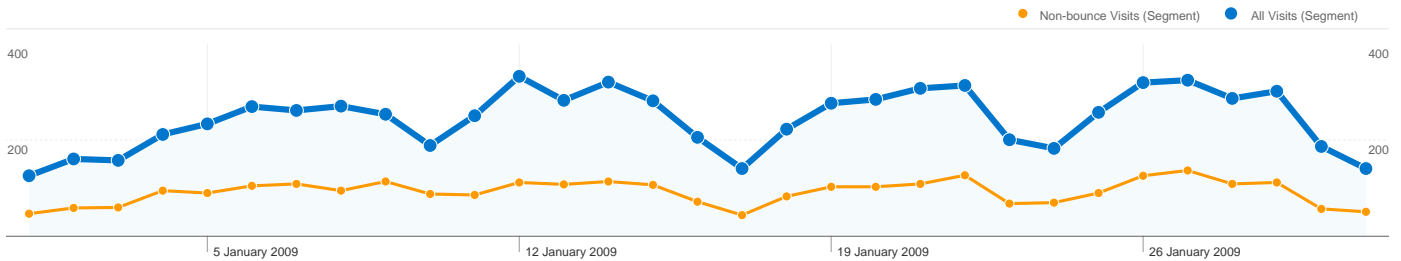

Site Usage

All Visits 7,565 Visits
Non-bounce Visits 2,850

All Visits 62.33% Bounce Rate
Non-bounce Visits 0.00%

All Visits 21,546 Page Views
Non-bounce Visits 16,831

All Visits 00:02:36 Avg. Time on Site
Non-bounce Visits 00:06:54

All Visits 2.85 Pages/Visit
Non-bounce Visits 5.91

All Visits 85.19% % New Visits
Non-bounce Visits 81.58%

Visitors Overview

Visits
7,565

Map Overlay world

Traffic Sources Overview

Search Engines
 5,271.00 (69.68%)
Referring Sites
 1,681.00 (22.22%)
Direct Traffic
 613.00 (8.10%)

7,013 people visited this site in the "All Visits" segment

All Visits 7,565 Visits
Non-bounce Visits 2,850

All Visits N/A Absolute Unique Visitors
Non-bounce Visits N/A

All Visits 21,546 Page Views
Non-bounce Visits 16,831

Non-bounce Visits	85	1.12%	Non-bounce Visits	23	0.44%
% of Total	34.41%	34.41%	% of Total	41.82%	41.82%

7,565 visits came from 104 countries/territories in the "All Visits" segment

Site Usage

Visits	Pages/Visit	Avg. Time on Site	% New Visits	Bounce Rate	
7,565 Non-bounce Visits: 2,850	2.85 Non-bounce Visits: 5.91	00:02:36 Non-bounce Visits: 00:06:54	85.19% Non-bounce Visits: 81.58%	62.33% Non-bounce Visits: 0.00%	
Country/Territory	Visits	Pages/Visit	Avg. Time on Site	% New Visits	Bounce Rate
United States					
All Visits	3,128	2.57	00:02:27	86.51%	64.23%
Non-bounce Visits	1,119	5.40	00:06:50	84.00%	0.00%
% of Total	35.77%	109.76%	179.54%	-2.90%	-100.00%
United Kingdom					
All Visits	1,022	3.30	00:02:36	81.90%	61.25%
Non-bounce Visits	396	6.94	00:06:42	75.76%	0.00%
% of Total	38.75%	110.23%	158.08%	-7.50%	-100.00%
Italy					
All Visits	607	2.90	00:02:17	87.97%	63.59%
Non-bounce Visits	221	6.21	00:06:16	86.43%	0.00%
% of Total	36.41%	114.39%	174.66%	-1.76%	-100.00%
Philippines					