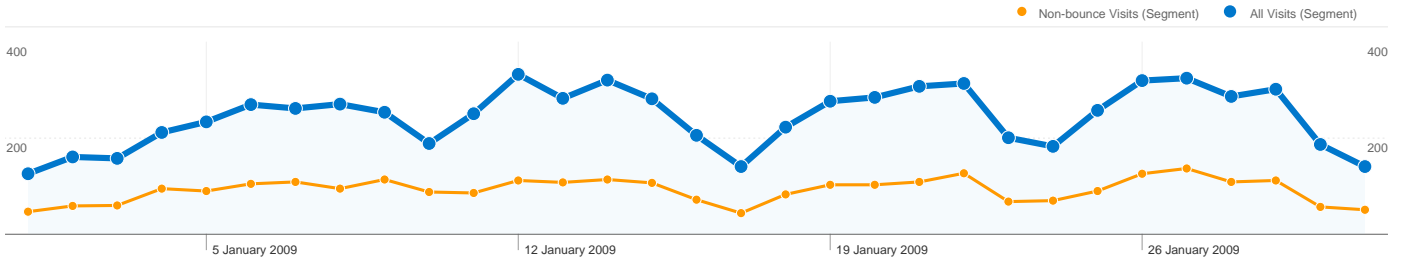

All traffic sources sent a total of 7,565 visits in the "All Visits" segment

All Visits 8.10% Direct Traffic
Non-bounce Visits 7.02%

All Visits 22.22% Referring Sites
Non-bounce Visits 22.84%

All Visits 69.68% Search Engines
Non-bounce Visits 70.14%