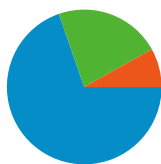

Site Usage

All Visits 7,565 Visits
Non-bounce Visits 2,850

All Visits 62.33% Bounce Rate
Non-bounce Visits 0.00%

All Visits 21,546 Page Views
Non-bounce Visits 16,831

All Visits 00:02:36 Avg. Time on Site
Non-bounce Visits 00:06:54

All Visits 2.85 Pages/Visit
Non-bounce Visits 5.91

All Visits 85.19% % New Visits
Non-bounce Visits 81.58%

Visitors Overview

Visits
7,565

Map Overlay world

Traffic Sources Overview

Search Engines
 5,271.00 (69.68%)
Referring Sites
 1,681.00 (22.22%)
Direct Traffic
 613.00 (8.10%)

Content Overview		
Pages	Page Views	% Page Views
/cgi-bin/display.cgi?text=elcc		
All Visits	5,315	24.67%
Non-bounce Visits	2,980	13.83%
% of Total	56.07%	56.07%
/index.shtml		
All Visits	1,481	6.87%
Non-bounce Visits	1,206	5.60%
% of Total	81.43%	81.43%
/texts/poems.shtml		
All Visits	1,180	5.48%
Non-bounce Visits	1,092	5.07%
% of Total	92.54%	92.54%
/materials/bio.shtml		
All Visits	860	3.99%
Non-bounce Visits	602	2.79%
% of Total	70.00%	70.00%
/cgi-bin/display.cgi?text=odfc		
All Visits	789	3.66%
Non-bounce Visits	561	2.60%
% of Total	71.10%	71.10%