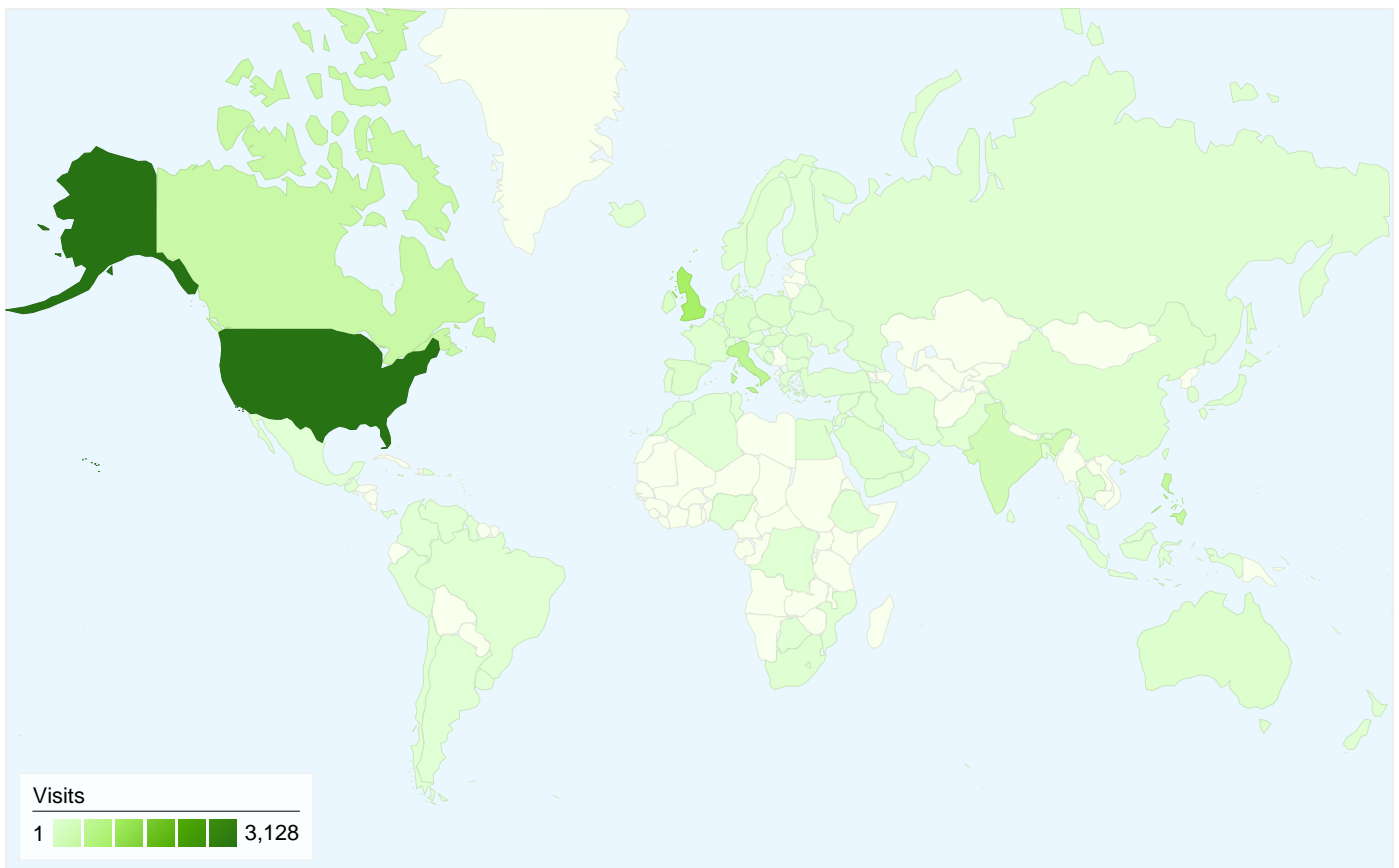

7,565 visits came from 104 countries/territories in the "All Visits" segment

Site Usage

Visits	Pages/Visit	Avg. Time on Site	% New Visits	Bounce Rate	
7,565 Non-bounce Visits: 2,850	2.85 Non-bounce Visits: 5.91	00:02:36 Non-bounce Visits: 00:06:54	85.19% Non-bounce Visits: 81.58%	62.33% Non-bounce Visits: 0.00%	
Country/Territory	Visits	Pages/Visit	Avg. Time on Site	% New Visits	Bounce Rate
United States					
All Visits	3,128	2.57	00:02:27	86.51%	64.23%
Non-bounce Visits	1,119	5.40	00:06:50	84.00%	0.00%
% of Total	35.77%	109.76%	179.54%	-2.90%	-100.00%
United Kingdom					
All Visits	1,022	3.30	00:02:36	81.90%	61.25%
Non-bounce Visits	396	6.94	00:06:42	75.76%	0.00%
% of Total	38.75%	110.23%	158.08%	-7.50%	-100.00%
Italy					
All Visits	607	2.90	00:02:17	87.97%	63.59%
Non-bounce Visits	221	6.21	00:06:16	86.43%	0.00%
% of Total	36.41%	114.39%	174.66%	-1.76%	-100.00%
Philippines