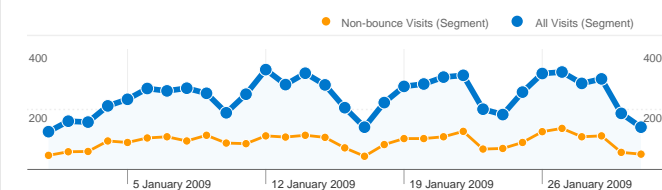

Site Usage

All Visits 7,565 Visits
Non-bounce Visits 2,850

All Visits 62.33% Bounce Rate
Non-bounce Visits 0.00%

All Visits 21,546 Page Views
Non-bounce Visits 16,831

All Visits 00:02:36 Avg. Time on Site
Non-bounce Visits 00:06:54

All Visits 2.85 Pages/Visit
Non-bounce Visits 5.91

All Visits 85.19% % New Visits
Non-bounce Visits 81.58%

Visitors Overview

Visits
7,565

Map Overlay world

Traffic Sources Overview

Search Engines
 5,271.00 (69.68%)
Referring Sites
 1,681.00 (22.22%)
Direct Traffic
 613.00 (8.10%)

7,013 people visited this site in the "All Visits" segment

All Visits 7,565 Visits
Non-bounce Visits 2,850

All Visits N/A Absolute Unique Visitors
Non-bounce Visits N/A

All Visits 21,546 Page Views
Non-bounce Visits 16,831

1 - 10 of 104

Pages on this site were viewed a total of 21,546 times in the "All Visits" segment

 All Visits **21,546** Page Views

Non-bounce Visits **16,831**

 All Visits **16,340** Unique Views

Non-bounce Visits **11,625**