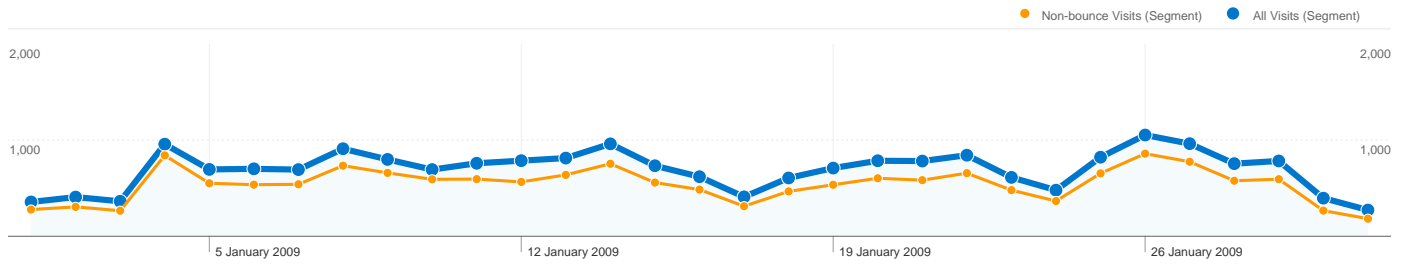

Pages on this site were viewed a total of 21,546 times in the "All Visits" segment

All Visits **21,546** Page Views

Non-bounce Visits **16,831**

All Visits **16,340** Unique Views

Non-bounce Visits **11,625**

All Visits **62.33%** Bounce Rate

Non-bounce Visits **0.00%**

Top Content

Pages	Page Views	% Page Views
/cgi-bin/display.cgi?text=elcc		
All Visits	5,315	24.67%
Non-bounce Visits	2,980	13.83%
% of Total	56.07%	56.07%
/index.shtml		
All Visits	1,481	6.87%
Non-bounce Visits	1,206	5.60%
% of Total	81.43%	81.43%
/texts/poems.shtml		
All Visits	1,180	5.48%
Non-bounce Visits	1,092	5.07%
% of Total	92.54%	92.54%
/materials/bio.shtml		
All Visits	860	3.99%
Non-bounce Visits	602	2.79%
% of Total	70.00%	70.00%
/cgi-bin/display.cgi?text=odfc		
All Visits	789	3.66%