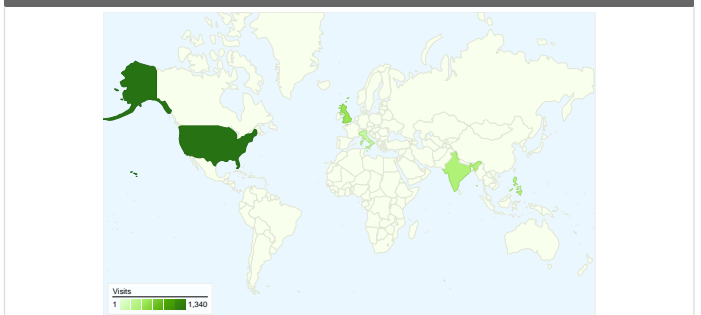

Map Overlay world