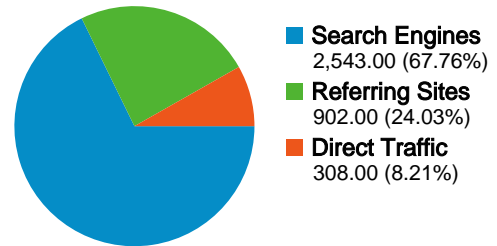

Top Traffic Sources

Sources	Visits	% visits
google (organic)	1,923	51.24%
yahoo (organic)	433	11.54%
en.wikipedia.org (referral)	386	10.29%
(direct) ((none))	308	8.21%
it.wikipedia.org (referral)	96	2.56%

Keywords	Visits	% visits
thomas gray	254	9.99%
elegy written in a country	153	6.02%
elegy in a country churchyard	34	1.34%
primary poems	30	1.18%
epitaph poems	28	1.10%