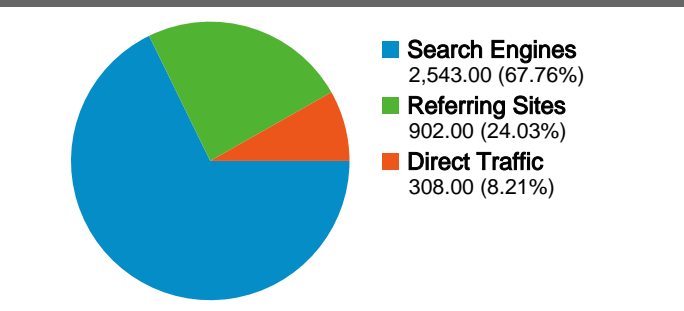

Traffic Sources Overview

Content Overview

Pages	Page Views	% Page Views
/cgi-bin/display.cgi?text=elcc	2,231	20.55%
/index.shtml	882	8.12%
/texts/poems.shtml	818	7.53%
/cgi-bin/display.cgi?text=odfc	389	3.58%
/materials/bio.shtml	306	2.82%