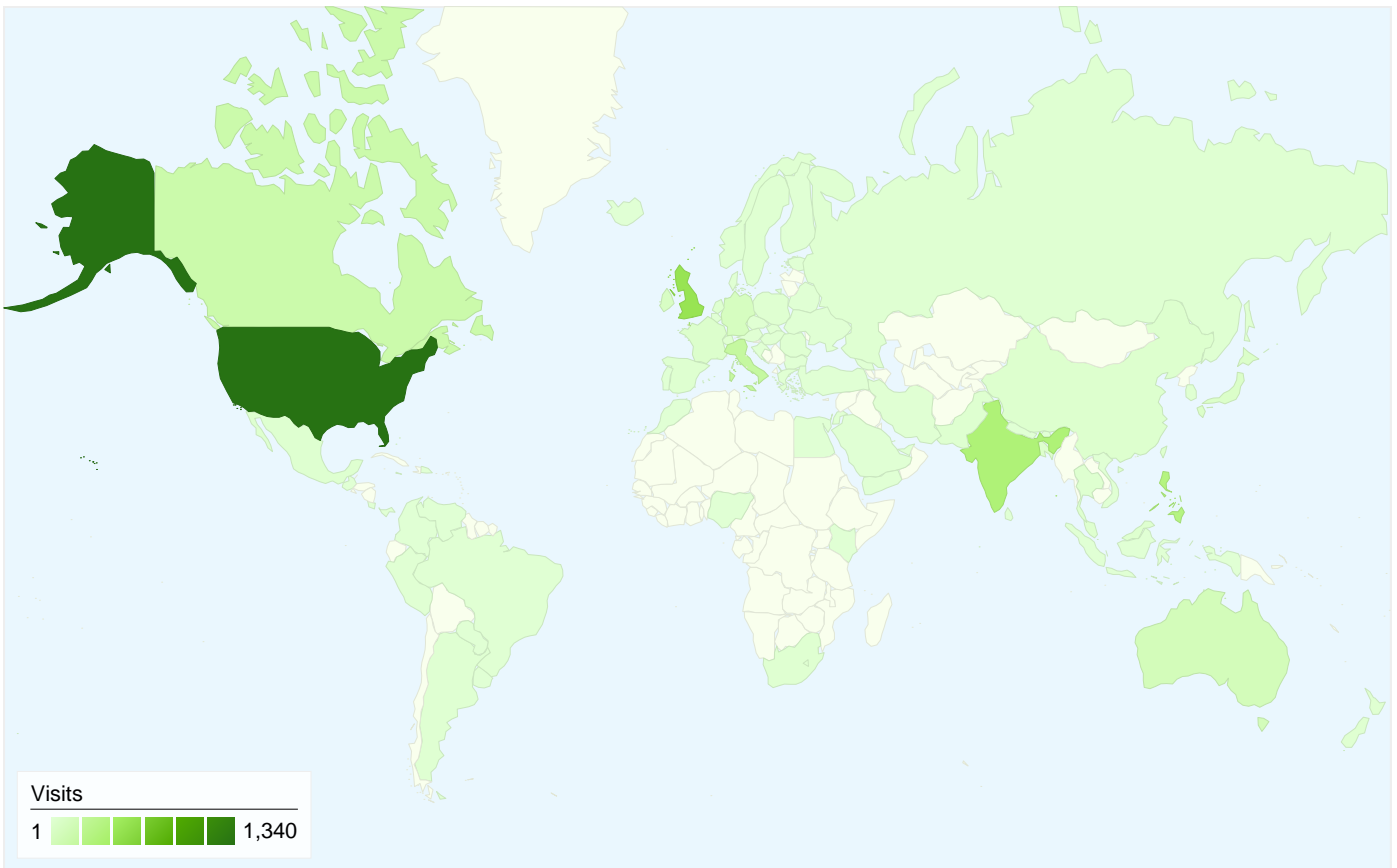

**All traffic sources sent a total of 3,753 visits**

- **8.21% Direct Traffic**
- **24.03% Referring Sites**
- **67.76% Search Engines**

**Top Traffic Sources**

Sources	Visits	% visits
google (organic)	1,923	51.24%
yahoo (organic)	433	11.54%
en.wikipedia.org (referral)	386	10.29%
(direct) ((none))	308	8.21%
it.wikipedia.org (referral)	96	2.56%

Keywords	Visits	% visits
thomas gray	254	9.99%
elegy written in a country	153	6.02%
elegy in a country churchyard	34	1.34%
primary poems	30	1.18%
epitaph poems	28	1.10%

**3,753 visits came from 84 countries/territories**

Site Usage

Country/Territory	Visits	Pages/Visit	Avg. Time on Site	% New Visits	Bounce Rate
United States	1,340	2.57	00:01:52	89.55%	65.60%
United Kingdom	521	3.91	00:02:18	88.68%	58.73%
India	372	2.50	00:01:42	87.90%	57.26%
Philippines	333	2.10	00:01:32	92.49%	67.87%
Italy	208	4.01	00:03:01	78.37%	59.62%
Canada	166	5.13	00:04:40	86.75%	63.86%
Australia	104	2.08	00:02:03	98.08%	66.35%
Germany	82	2.73	00:02:00	87.80%	64.63%
Ireland	68	1.10	00:00:07	98.53%	97.06%
Japan	46	2.28	00:02:02	80.43%	56.52%